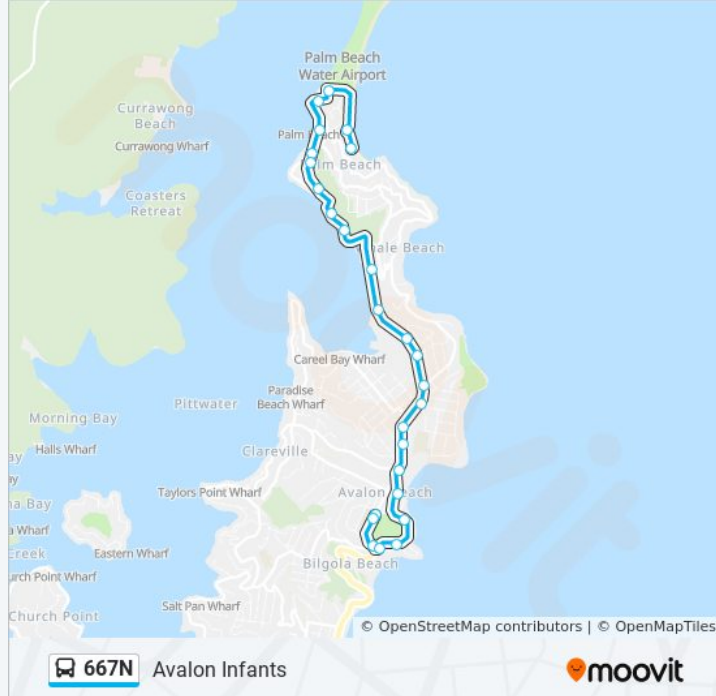

Direction: Avalon Infants

26 stops

[VIEW LINE SCHEDULE](#)

- Ocean Pl at Ocean Rd
- Ocean Rd at Palm Beach Rd
- Beach Rd opp Palm Beach Golf Club
- Barrenjoey Rd opp Observation Point
- Barrenjoey Rd opp Palm Beach Wharf
- Barrenjoey Rd opp Iluka Rd
- Barrenjoey Rd opp Club Palm Beach
- Barrenjoey Rd opp Iluka Rd
- 972 Barrenjoey Rd
- 944 Barrenjoey Rd
- Barrenjoey Rd after Surf Rd
- Barrenjoey Rd opp Currawong Ave
- Barrenjoey Rd opp Careel Bay Ovals
- Barrenjoey Rd opp Hitchcock Park
- Barrenjoey Rd opp Careel Bay Tennis Club
- Barrenjoey Rd at North Avalon Rd
- Barrenjoey Rd opp George St
- Barrenjoey Rd opp Wollstonecraft Ave
- Barrenjoey Rd opp Central Rd
- Barrenjoey Rd near Avalon Pde
- Barrenjoey Rd after The Crescent
- 484 Barrenjoey Rd

667N bus Info

Direction: Avalon Infants

Stops: 26

Trip Duration: 18 min

Line Summary:

Barrenjoey Rd opp Old Barrenjoey Rd

Old Barrenjoey Rd before Dress Circle Rd

Avalon Public School, Old Barrenjoey Rd

Avalon Public School, Old Barrenjoey Rd

Direction: Palm Beach

43 stops

[VIEW LINE SCHEDULE](#)

Narrabeen Sports High School, Namona St

Warriewood B-Line, Pittwater Rd

Pittwater Rd before Warriewood Rd

Pittwater Rd at Elimatta Rd

Direction: Palm Beach

Stops: 43

Trip Duration: 42 min

Line Summary:

Gladstone Rd at Woolcott St

Newport Park, Gladstone Rd

Barrenjoey Rd before Robertson Rd

Barrenjoey Rd at Neptune Rd