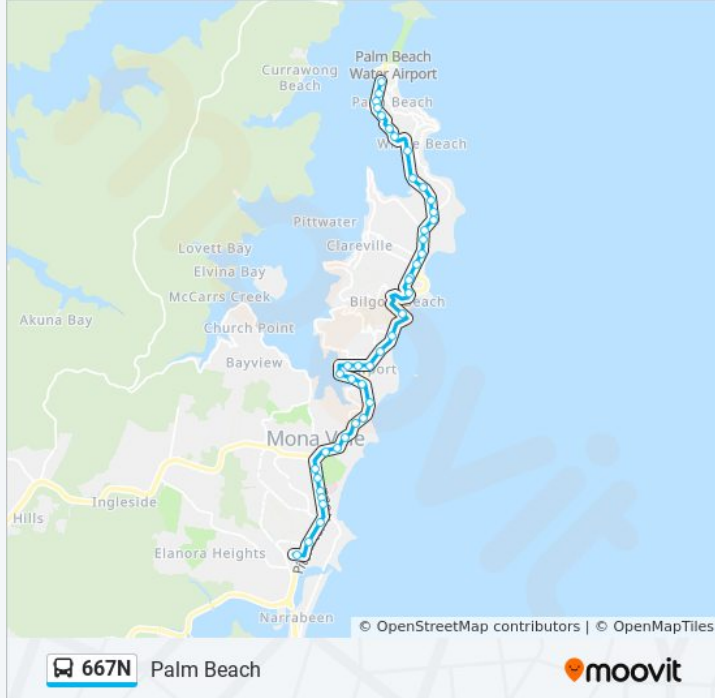

Direction: Avalon Infants

26 stops

[VIEW LINE SCHEDULE](#)

- Ocean Pl at Ocean Rd
- Ocean Rd at Palm Beach Rd
- Beach Rd opp Palm Beach Golf Club
- Barrenjoey Rd opp Observation Point
- Barrenjoey Rd opp Palm Beach Wharf
- Barrenjoey Rd opp Iluka Rd
- Barrenjoey Rd opp Club Palm Beach
- Barrenjoey Rd opp Iluka Rd
- 972 Barrenjoey Rd
- 944 Barrenjoey Rd
- Barrenjoey Rd after Surf Rd
- Barrenjoey Rd opp Currawong Ave
- Barrenjoey Rd opp Careel Bay Ovals
- Barrenjoey Rd opp Hitchcock Park
- Barrenjoey Rd opp Careel Bay Tennis Club
- Barrenjoey Rd at North Avalon Rd
- Barrenjoey Rd opp George St
- Barrenjoey Rd opp Wollstonecraft Ave
- Barrenjoey Rd opp Central Rd
- Barrenjoey Rd near Avalon Pde
- Barrenjoey Rd after The Crescent
- 484 Barrenjoey Rd

Avalon Public School, Old Barrenjoey Rd

Direction: Palm Beach

43 stops

[VIEW LINE SCHEDULE](#)

Narrabeen Sports High School, Namona St

Warriewood B-Line, Pittwater Rd

Pittwater Rd before Warriewood Rd

Pittwater Rd at Elimatta Rd

Direction: Palm Beach

Stops: 43

Trip Duration: 42 min

Line Summary:

Gladstone Rd at Woolcott St

Newport Park, Gladstone Rd

Barrenjoey Rd before Robertson Rd

Barrenjoey Rd at Neptune Rd

Barrenjoey Rd opp Surf Rd

965 Barrenjoey Rd

981 Barrenjoey Rd

Barrenjoey Rd at Iluka Rd

Barrenjoey Rd at Nabilla Rd

Club Palm Beach, Barrenjoey Rd

Barrenjoey Rd after Illuka Rd

Palm Beach Wharf, Barrenjoey Rd