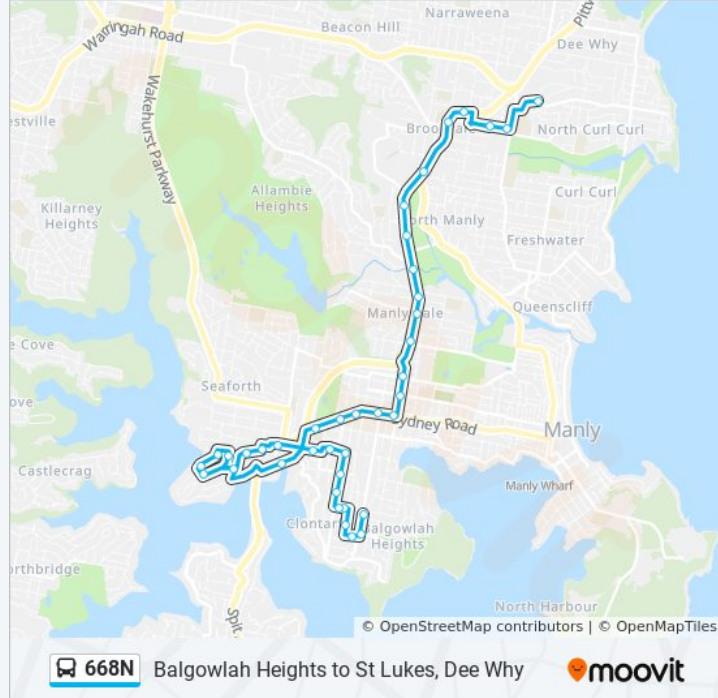

Sydney Rd before Wanganella St

Sydney Rd at Rickard St

Sydney Rd before Woodland St

Sydney Rd at Condamine St

Condamine St at Griffiths St

Condamine St at Balgowlah Rd

Manly Vale B-Line, Condamine St

Condamine St opp Manly Vale Community Centre

Condamine St after Gordon St

Miller Reserve, Condamine St

Condamine St after James St

Condamine St at Pozieres Pde

Warringah Mall, Pittwater Rd, Stand D

Pittwater Rd at Old Pittwater Rd

Brookvale Oval, Pittwater Rd

Winbourne Rd before Carter Rd

Winbourne Rd before Harbord Rd

St Luke's Grammar School, Headland Rd

Direction: The Bluff

59 stops

[VIEW LINE SCHEDULE](#)

St Luke's Grammar School, Quirk St

NBSC Manly Campus, Harbord Rd

Winbourne Rd after Harbord Rd

Winbourne Rd opp Carter Rd

Winbourne Rd after Mitchell Rd

Pittwater Rd after Chard Rd

Warringah Mall, Pittwater Rd, Stand A

Pittwater Rd at Sterland Ave

Pittwater Rd opp Warringah Recreation Centre

Pittwater Rd opp North Manly Bowling & Recreation Club

Pittwater Rd after Western Ave

668N bus Time Schedule

The Bluff Route Timetable:

Sunday	Not Operational
Monday	15:37 - 15:41
Tuesday	15:37 - 15:41
Wednesday	15:37 - 15:41
Thursday	15:37 - 15:41
Friday	15:37 - 15:41
Saturday	Not Operational

668N bus Info

Direction: The Bluff

Stops: 59

Trip Duration: 46 min

Line Summary: