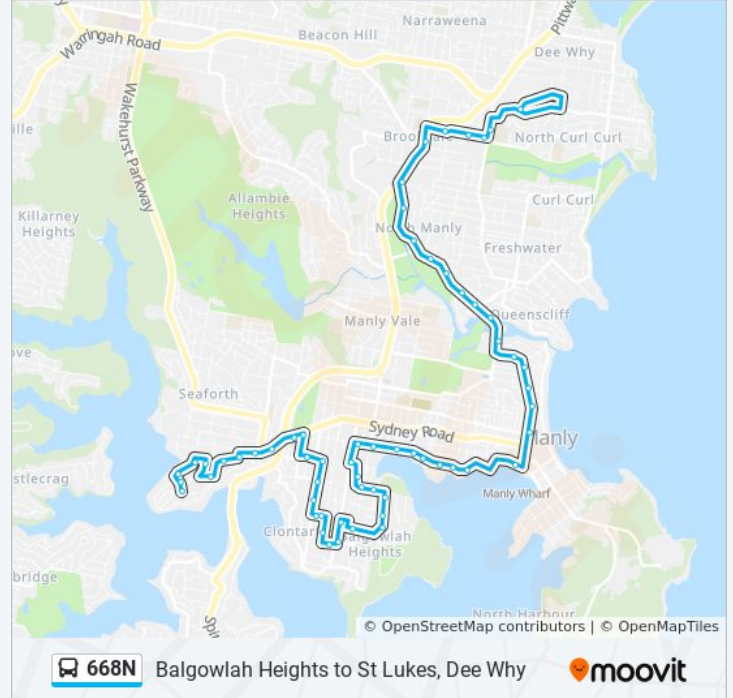

### Direction: St Luke's Dy

39 stops

[VIEW LINE SCHEDULE](#)

- Woodland St after Ernest St
- Woodland St at Bareena Dr
- Abbott St at Adelaide St
- Balgowlah Heights Public School, Lewis St
- Ernest St after Lewis St
- Ernest St before Beatrice St
- Beatrice St at The Walk
- Beatrice St at New St
- Seaview St at Upper Beach St
- Upper Beach St at Kareema St
- Ethel St at Plant St
- Ross St at Sydney Rd
- Panorama Pde at Ponsonby Pde
- Ponsonby Pde before Palmerston Pl
- Alan Ave after Palmerston Pl
- Salisbury Sq before Ponsonby Pde
- Seaforth Cres opp Sangrado Park
- Seaforth Cres after Princes Prom
- Princes Prom at Alan Ave
- Manly Rd opp Avona Cres
- Balgowlah Golf Club, Sydney Rd

### 668N bus Info

**Direction:** St Luke's Dy

**Stops:** 39

**Trip Duration:** 37 min

**Line Summary:**

Sydney Rd before Wanganella St

Sydney Rd at Rickard St

Sydney Rd before Woodland St

### 668N bus Info

**Direction:** The Bluff

**Stops:** 59

**Trip Duration:** 46 min

**Line Summary:**

Pittwater Rd opp Riverview Pde

Pittwater Rd at Oliver St

Pittwater Rd opp Mill Park

Woodland St after Ernest St

Woodland St at Barena Dr

Abbott St at Adelaide St

Balgowlah Heights Public School, Lewis St

Ernest St after Lewis St

Ernest St before Beatrice St

Beatrice St at The Walk

Beatrice St at New St