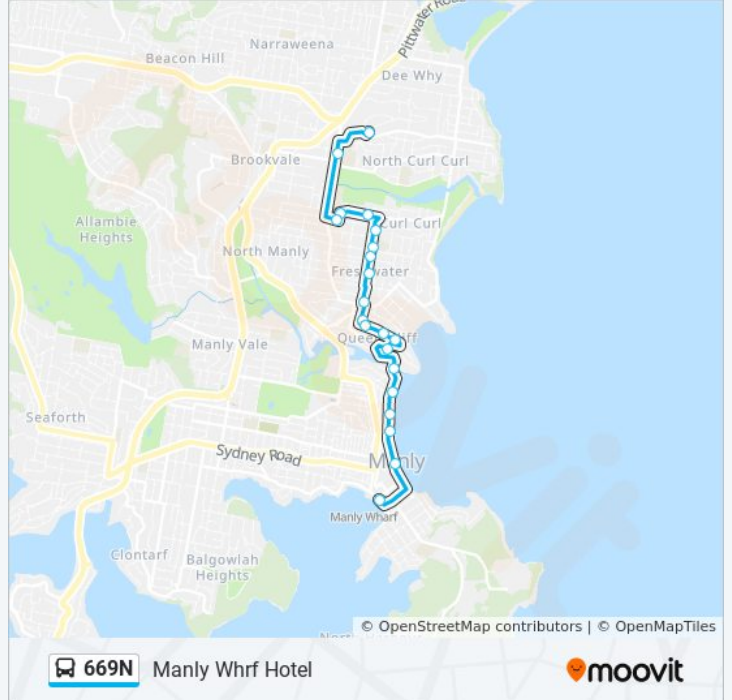

 **669N**

Manly Wharf Hotel

Get The App

The 669N bus line Manly Wharf Hotel has one route. For regular weekdays, their operation hours are:

(1) Manly Wharf Hotel: 15:34

Use the Moovit App to find the closest 669N bus station near you and find out when is the next 669N bus arriving.

Direction: Manly Wharf Hotel

21 stops

[VIEW LINE SCHEDULE](#)

- Quirk St opp St Luke's Grammar School
- NBSC Manly Campus, Harbord Rd
- NBSC Freshwater Senior Campus, Brighton St
- NBSC Freshwater Senior Campus, Bennett St
- Harbord Bowling & Recreation Club, Bennett St
- Oliver St after Brighton St
- Harbord Public School, Oliver St
- Oliver St before Wyuna Ave
- Oliver St opp Johnson St
- Oliver St at Lawrence St
- Dowling St at Hill St
- Crown Rd opp Crown Reserve Playground
- Crown Rd at Highview Ave
- Crown Rd before Bridge St
- Pavilion St at Queenscliff Rd
- Queenscliff SLSC, North Steyne
- North Steyne opp Ceramic Lane
- North Steyne SLSC, Pine St
- North Steyne opp Carlton St
- North Steyne opp Raglan St
- Manly Wharf Hotel, East Esplanade

669N bus Time Schedule

Manly Wharf Hotel Route Timetable:

Sunday	Not Operational
Monday	15:34
Tuesday	15:34
Wednesday	15:34
Thursday	15:34
Friday	15:34
Saturday	Not Operational

669N bus Info

Direction: Manly Wharf Hotel

Stops: 21

Trip Duration: 24 min

Line Summary:

669N bus time schedules and route maps are available in an offline PDF at moovitapp.com. Use the Moovit App to see live bus times, train schedule or subway schedule, and step-by-step directions for all public transit in Sydney.