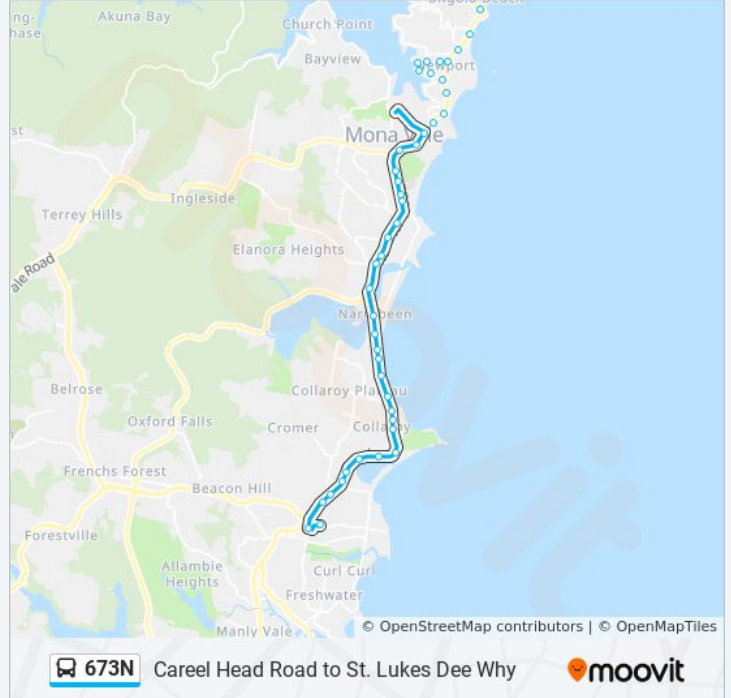

Use the Moovit App to find the closest 673N bus station near you and find out when is the next 673N bus arriving.

Direction: St Luke's Dy

53 stops

[VIEW LINE SCHEDULE](#)

- Carreel Head Rd at Burrawong Rd
- Barrenjoey Rd opp Careel Bay Tennis Club
- Barrenjoey Rd at North Avalon Rd
- Barrenjoey Rd opp George St
- Barrenjoey Rd opp Wollstonecraft Ave
- Barrenjoey Rd opp Central Rd
- Barrenjoey Rd near Avalon Pde
- Barrenjoey Rd after The Crescent
- 484 Barrenjoey Rd
- Barrenjoey Rd opp Old Barrenjoey Rd
- Barrenjoey Rd before The Serpentine
- Newport Surf Club, Neptune Rd
- Barrenjoey Rd after Bramley Ave
- Gladstone Rd opp Newport Park
- Gladstone Rd opp Woolcott St
- Trafalgar Park, Gladstone St
- Kalinya St opp Dearin Reserve
- Kalinya St after Queens Pde
- Newport Public School, Beaconsfield St
- Beaconsfield St at Barrenjoey Rd
- Barrenjoey Rd before Karloo Pde

673N bus Info

Direction: St Luke's Dy

Stops: 53

Trip Duration: 29 min

Line Summary:

Barrenjoey Rd at Hillcrest Ave
Barrenjoey Rd opp Waterview St
Barrenjoey Rd opp Bassett St
Barrenjoey Rd before Darley St
Mona Vale B-Line, Barrenjoey Rd
Pittwater Rd opp Turimetta St
Pittwater Rd opp Jenkins St
Pittwater Rd at Coronation St
Pittwater Rd at Cook Tce
Pittwater Rd at Arnott Cres
Warriewood B-Line, Pittwater Rd
Pittwater Rd opp Namona St
Lakeside Park, Pittwater Rd
Pittwater Rd opp Gondola Rd
Narrabeen Shops, Pittwater Rd
Pittwater Rd before Robertson St
Pittwater Rd after Goodwin St
Pittwater Rd at Clarke St
Pittwater Rd at Ramsay St
Collaroy B-Line, Pittwater Rd
Pittwater Rd at Brissenden Ave
Pittwater Rd at Ocean Gr
Pittwater Rd at Anzac Ave
Long Reef Beach, Pittwater Rd
Pittwater Rd opp Hadleigh Ave
Pittwater Rd opp South Creek Rd
Pittwater Rd opp Lismore Ave
Dee Why RSL Club, Pittwater Rd
Dee Why Shops, Pittwater Rd
Pittwater Rd after Pacific Pde
Harbord Rd at Headland Rd
St Luke's Grammar School, Headland Rd