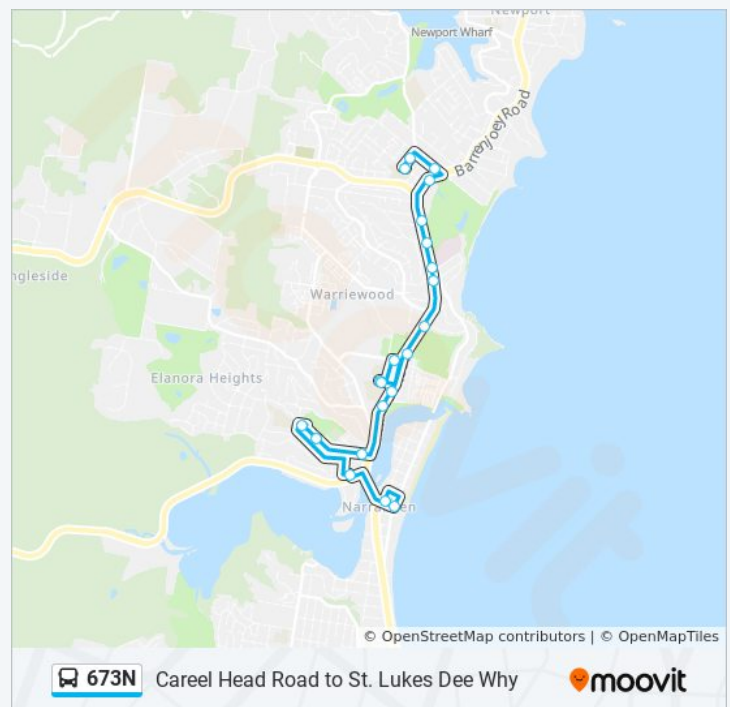

Direction: St. Joseph's N'Been

21 stops

[VIEW LINE SCHEDULE](#)

Mona Vale Public School, Waratah St
Sacred Heart Primary School, Keenan St
Pittwater Place Shopping Centre, Park St
Mona Vale B-Line, Barrenjoey Rd
Pittwater Rd opp Turimetta St
Pittwater Rd opp Jenkins St
Pittwater Rd at Coronation St
Pittwater Rd at Cook Tce
Pittwater Rd at Arnott Cres
Warriewood B-Line, Pittwater Rd
Narrabeen Sports High School, Namona St
Narabeen North Public School, Namona St
Nelson Heather Senior Citizens Centre, Jacksons Rd
Pittwater Rd opp Namona St
Lakeside Park, Pittwater Rd
Gondola Rd at Minarto Lane
99 Gondola Rd
Gondola Rd at Rickard Rd
Grenfell Ave opp Narrabeen Baptist Church
Waterloo St at Ocean St
St Josephs Church, Lagoon St

673N bus Time Schedule

St. Joseph's N'Been Route Timetable:

Sunday	Not Operational
Monday	14:55
Tuesday	14:55
Wednesday	14:55
Thursday	14:55
Friday	14:55
Saturday	Not Operational

673N bus Info

Direction: St. Joseph's N'Been

Stops: 21

Trip Duration: 27 min

Line Summary:

673N bus time schedules and route maps are available in an offline PDF at moovitapp.com. Use the [Moovit App](#) to see live bus times, train schedule or subway schedule, and step-by-step directions for all public transit in Sydney.

[About Moovit](#) • [MaaS Solutions](#) • [Supported Countries](#) • [Mooviter Community](#)

© 2024 Moovit - All Rights Reserved

Check Live Arrival Times