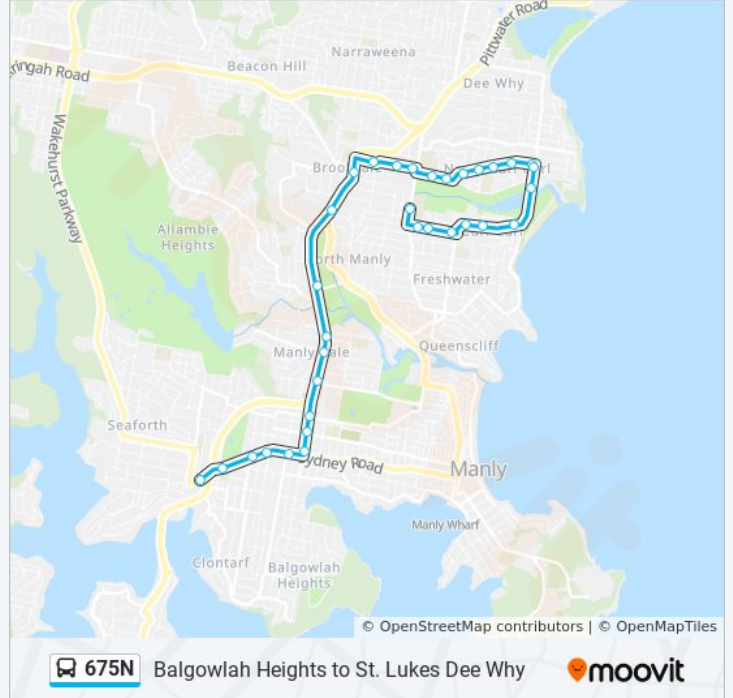

675N bus Info

Direction: Seaforth

Stops: 33

Trip Duration: 29 min

Line Summary:

Condamine St opp Warringah Golf Club

Condamine St at Gordon St

Manly Vale Community Centre, Condamine St

Manly Vale B-Line, Condamine St

Condamine St at Balgowlah Rd

Condamine St at Griffiths St

Balgowlah Uniting Church, Condamine St

Sydney Rd at Woodland St

Sydney Rd at West St

Sydney Rd at Wanganella St

Sydney Rd at Coral St

Sydney Rd opp Kempbridge Ave

Direction: St Luke's Dy

27 stops

[VIEW LINE SCHEDULE](#)

Woodland St after Ernest St

Woodland St at Bareena Dr

Abbott St at Adelaide St

Balgowlah Heights Public School, Lewis St

Ernest St after Lewis St

Ernest St before Beatrice St

Beatrice St at The Walk

Beatrice St at New St

Seaview St at Upper Beach St

Upper Beach St at Kareema St

Sydney Rd at Rickard St

Sydney Rd before Woodland St