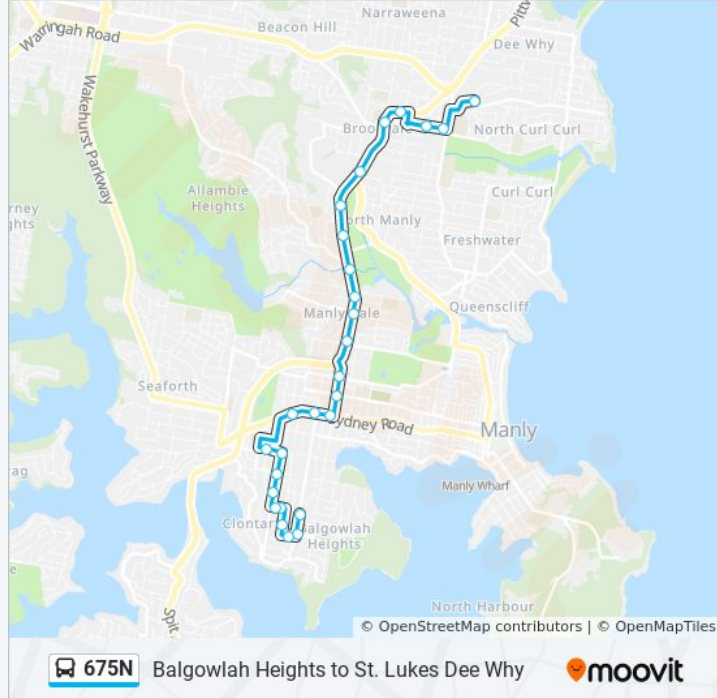

Condamine St after Gordon St
Miller Reserve, Condamine St
Condamine St after James St
Condamine St at Pozieres Pde
Warringah Mall, Pittwater Rd, Stand D
Pittwater Rd at Old Pittwater Rd
Brookvale Oval, Pittwater Rd
Winbourne Rd before Carter Rd
Winbourne Rd before Harbord Rd
St Luke's Grammar School, Headland Rd

675N bus time schedules and route maps are available in an offline PDF at moovitapp.com. Use the [Moovit App](#) to see live bus times, train schedule or subway schedule, and step-by-step directions for all public transit in Sydney.

[About Moovit](#) • [MaaS Solutions](#) • [Supported Countries](#) • [Mooviter Community](#)

© 2024 Moovit - All Rights Reserved

Check Live Arrival Times