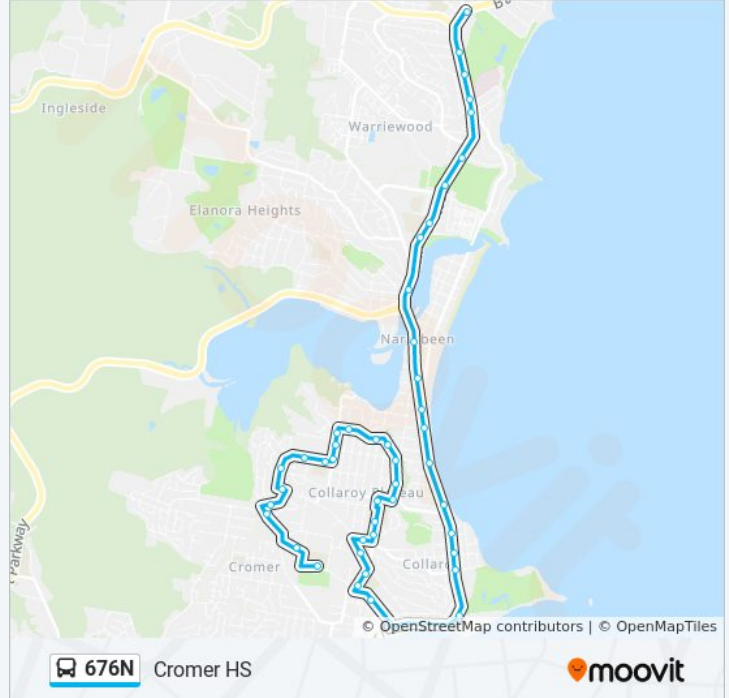

**Direction: Cromer HS**

47 stops

[VIEW LINE SCHEDULE](#)

Mona Vale B-Line, Barrenjoey Rd

Pittwater Rd opp Turimetta St

Pittwater Rd opp Jenkins St

Pittwater Rd at Coronation St

Pittwater Rd at Cook Tce

Edgecliffe Bvd at Aubreen St

Edgecliffe Bvd at Blandford St

Edgecliffe Bvd at Fuller St

Veterans Pde opp RSL ANZAC Village

Veterans Pde opp Lantana Ave

Veterans Pde opp Rose Ave

Wheeler Heights Public School, Rose Ave

Rose Ave at Berith St

Kirkstone Rd opp Langdale Pl

Heather St opp Ambleside St

Ambleside St at Crummock St

South Creek Rd opp Toronto Ave

South Creek Rd before Thew Pde

NBSC Cromer Campus, School Grounds, South Creek Rd

**Direction: Dee Why**

29 stops

[VIEW LINE SCHEDULE](#)

Cromer Public School, Waroon Rd

Fisher Rd at Grover Ave

South Creek Rd before Thew Pde

**676N bus Time Schedule**

Dee Why Route Timetable: