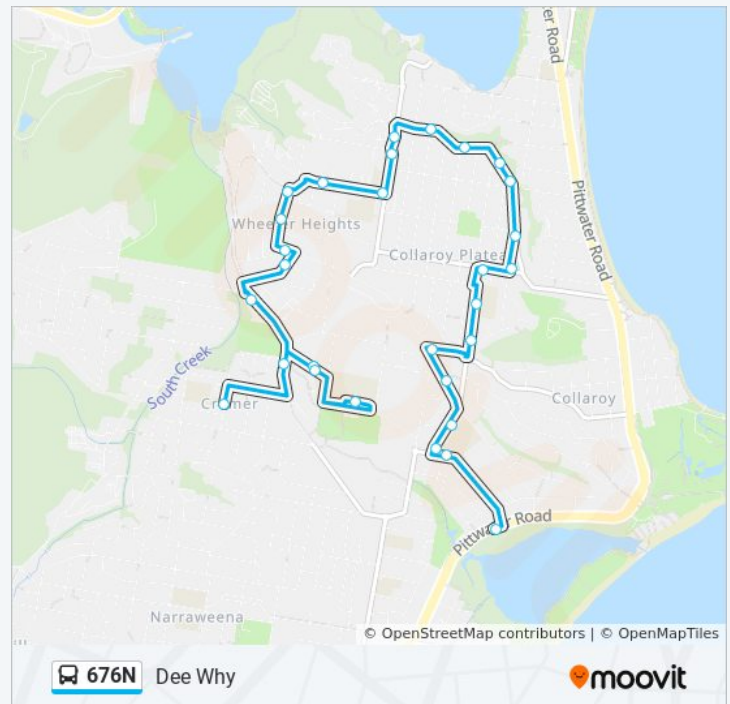

**Direction: Cromer HS**

47 stops

[VIEW LINE SCHEDULE](#)

Mona Vale B-Line, Barrenjoey Rd

Pittwater Rd opp Turimetta St

Pittwater Rd opp Jenkins St

Pittwater Rd at Coronation St

Pittwater Rd at Cook Tce

**Direction: Dee Why**

29 stops

[VIEW LINE SCHEDULE](#)

Cromer Public School, Waroon Rd

Fisher Rd at Grover Ave

South Creek Rd before Thew Pde

**676N bus Time Schedule**

Dee Why Route Timetable:

Pittwater Rd opp South Creek Rd

Friday

Not Operational

Saturday

Not Operational

### 676N bus Info

**Direction:** Dee Why

**Stops:** 29

**Trip Duration:** 28 min

**Line Summary:**

676N bus time schedules and route maps are available in an offline PDF at [moovitapp.com](https://moovitapp.com). Use the [Moovit App](#) to see live bus times, train schedule or subway schedule, and step-by-step directions for all public transit in Sydney.