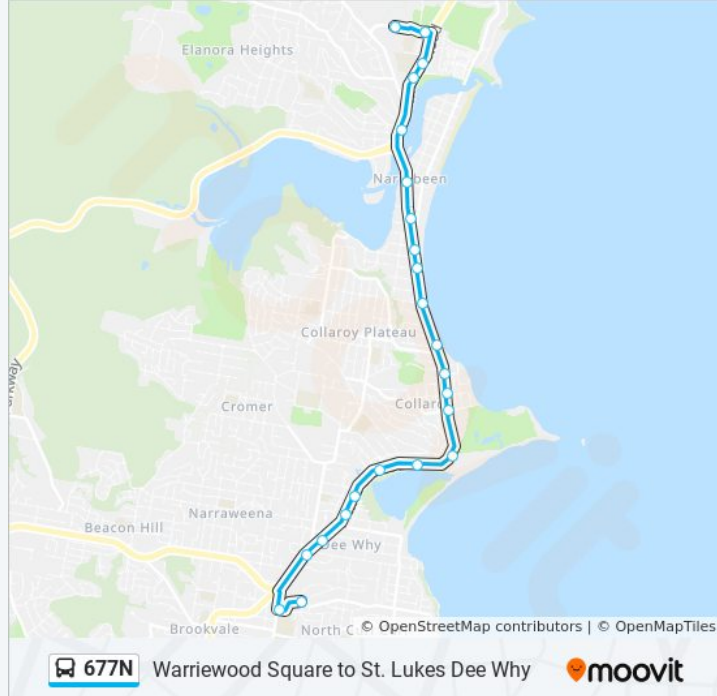

Dee Why RSL Club, Pittwater Rd

Dee Why Shops, Pittwater Rd

Pittwater Rd after Pacific Pde

Harbord Rd at Headland Rd

St Luke's Grammar School, Headland Rd

677N bus time schedules and route maps are available in an offline PDF at moovitapp.com. Use the Moovit App to see live bus times, train schedule or subway schedule, and step-by-step directions for all public transit in Sydney.

© 2024 Moovit - All Rights Reserved