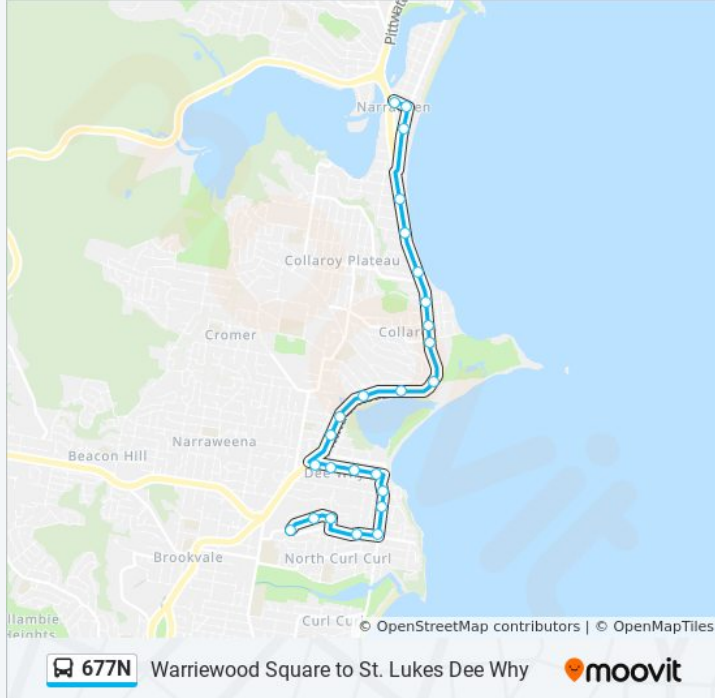

**Direction: Narrabeen**

25 stops

[VIEW LINE SCHEDULE](#)

- St Luke's Grammar School, Quirk St
- Quirk St at Tango Ave
- Quirk St at Carew st
- Headland Rd at Wheeler Pde
- Griffin Rd after Headland Rd
- Griffin Rd at Boronia St
- The Strand after Pacific Pde
- Howard Ave after The Strand
- Howard Ave at Avon Rd
- Howard Ave opp Walter Gors Park
- Howard Ave before Pittwater Rd
- Pittwater Rd at Hawkesbury Ave
- Pittwater Rd at Lismore Ave
- Pittwater Rd before South Creek Rd
- Pittwater Rd at Hadleigh Ave
- Pittwater Rd before Hay St
- Pittwater Rd opp Griffith Park
- Pittwater Rd at Ocean Gr
- Pittwater Rd opp Brissenden Ave
- Collaroy B-Line, Pittwater Rd
- Pittwater Rd at Ramsay St

**Stops:** 25

**Trip Duration:** 24 min

**Line Summary:**

Pittwater Rd at Clarke St

Ocean St at King St

Waterloo St at Ocean St

Waterloo St before Pittwater Rd

**Direction: St Luke's Dy**

23 stops

[VIEW LINE SCHEDULE](#)

Warriewood Square, Jacksons Rd

Nelson Heather Senior Citizens Centre, Jacksons Rd

Pittwater Rd opp Namona St

Lakeside Park, Pittwater Rd

Pittwater Rd opp Gondola Rd

Narrabeen Shops, Pittwater Rd

**677N bus Info**

**Direction:** St Luke's Dy

**Stops:** 23

**Trip Duration:** 20 min

**Line Summary:**

Dee Why RSL Club, Pittwater Rd

Dee Why Shops, Pittwater Rd

Pittwater Rd after Pacific Pde