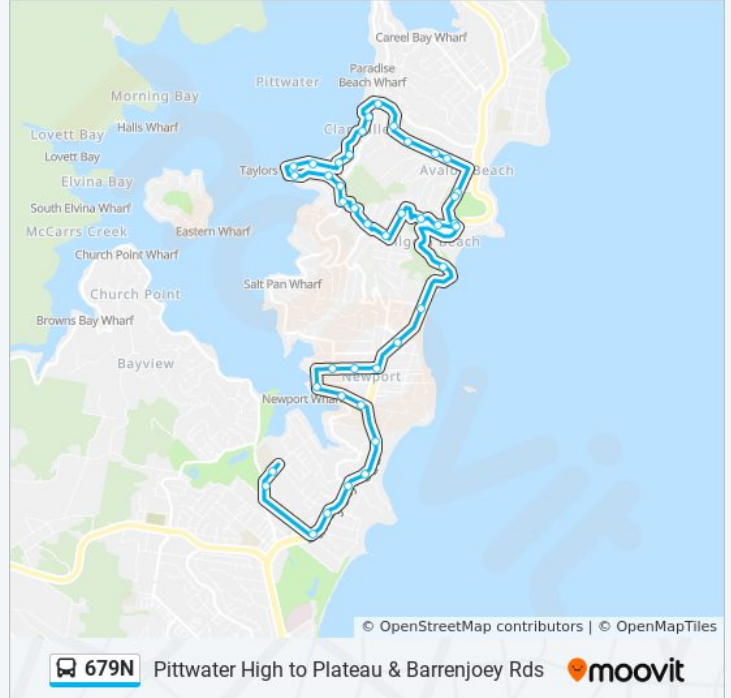

Avalon Pde at Gunjulla Pl

Avalon Pde after Trentwood Park

Hudson Pde at Hilltop Rd

Hudson Rd opp Old Wharf Reserve

61A Hudson Pde

Hudson Pde opp Delecta Ave

119 Hudson Pde

165 Hudson Pde

Hudson Pde opp Taylors Point Rd

Wandeen Rd after Hudson Pde

Wandeen Rd before Mia Pl

Wandeen Rd at Lower Plateau Rd

Bilwara Ave opp Stromboli Pl

Bilwara Ave after Lobby Cres

Bilambee Ave at Bilga Ave

Plateau Rd at Bilberry Ave

Plateau Rd before Weetawaa Rd

Plateau Rd after The Outlook

Plateau Rd after Palmgrove Rd

Plateau Rd at Old Barrenjoey Rd

679N bus time schedules and route maps are available in an offline PDF at moovitapp.com. Use the [Moovit App](#) to see live bus times, train schedule or subway schedule, and step-by-step directions for all public transit in Sydney.

[About Moovit](#) • [MaaS Solutions](#) • [Supported Countries](#) • [Mooviter Community](#)

© 2024 Moovit - All Rights Reserved

Check Live Arrival Times