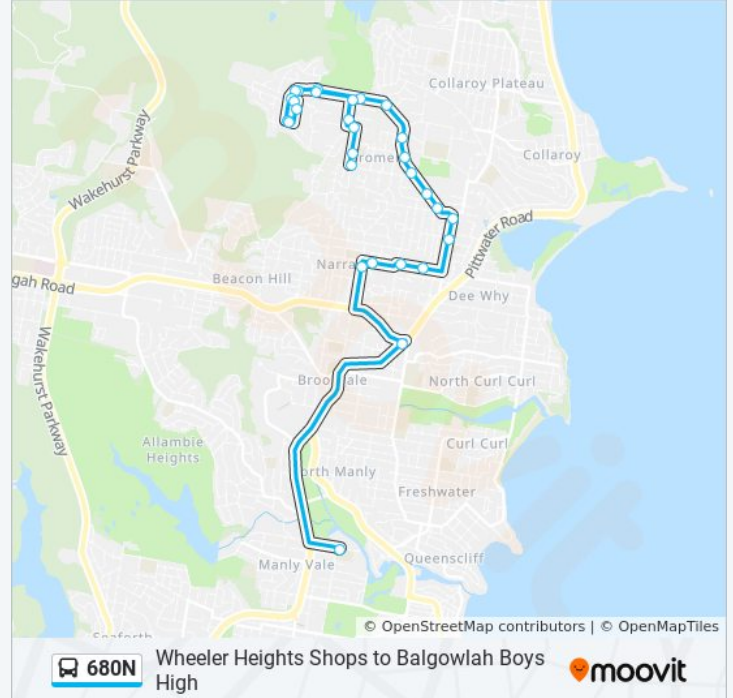

## Wheeler Heights Shops to Balgowlah Boys High

Get The App

The 680N bus line (Wheeler Heights Shops to Balgowlah Boys High) has 2 routes. For regular weekdays, their operation hours are:

(1) Balgowlah Boys HS: 07:33(2) Cromer Caroola Rd: 15:23

### Direction: Balgowlah Boys HS

70 stops

[VIEW LINE SCHEDULE](#)

- South Creek Rd after Toronto Ave
- Toronto Ave before Carrington Ave
- Toronto Ave opp Cromer Rd
- Toronto Ave opp Truman Reserve
- Truman Ave at Badcoe Rd
- Truman Ave opp Truman Ave Shops
- Howse Cres at Truman Ave
- McNamara Rd opp Howse Cres
- Badcoe Rd before Truman Ave
- Truman Reserve, Toronto Ave
- Toronto Ave at Cromer Rd
- Carrington Ave at Toronto Ave
- Carrington Ave at Washington Ave
- Grover Ave opp Caroola Rd
- Cromer Public School, Caroola Rd
- Caroola Rd at Carawa Rd
- Carawa Rd after Waroon Rd
- Carawa Rd at Alfred St
- Alfred St before Maas St
- Alfred St after Rowena Rd
- Alfred St at Rayner Ave

### 680N bus Info

**Direction:** Balgowlah Boys HS

**Stops:** 70

**Trip Duration:** 65 min

**Line Summary:**

Alfred St opp Greenwood Ave

Alfred St at Parr Pde

Alfred St at Alamein Ave

Truman Reserve, Toronto Ave

Toronto Ave at Cromer Rd

Carrington Ave at Toronto Ave

Carrington Ave at Washington Ave

Grover Ave opp Carcoola Rd

Cromer Public School, Carcoola Rd

Carcoola Rd at Carawa Rd

680N bus time schedules and route maps are available in an offline PDF at [moovitapp.com](https://moovitapp.com). Use the [Moovit App](#) to see live bus times, train schedule or subway schedule, and step-by-step directions for all public transit in Sydney.