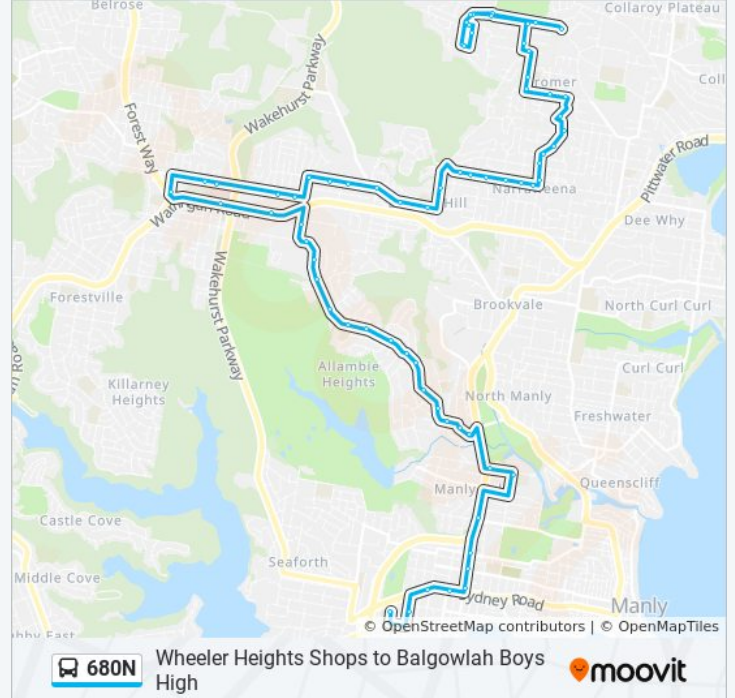

Alfred St opp Greenwood Ave

Alfred St at Parr Pde

Alfred St at Alamein Ave

McIntosh Rd opp Narraweena Public School

McIntosh Rd at Waratah Pde

McIntosh Rd at Lascelles Rd

McIntosh Rd at Eltham St

McIntosh Rd at Careden Ave

McIntosh Rd before Cousins Rd

Willandra Rd opp Egan Pl

Tristram Rd opp Beacon Hill Public School

Tristram Rd opp Boyer Rd

Tristram Rd opp Holy Trinity Anglican Church

Iris St before Jones St

Iris St opp Karabah Pl

Iris St at Patanga Rd

Frenchs Forest Rd opp Inverness Ave

Frenchs Forest Rd opp Hurdis Ave

Nth Beaches Hospital, Frenchs Forest Rd

The Forest High School, Frenchs Forest Rd, Stand B

Rabbett St at Forest Way

Warringah Rd at Bantry Bay Rd

Warringah Rd opp Rodborough Rd

Allambie Rd after Rodborough Rd

Allambie Rd opp Aquatic Dr

Allambie Rd at Sunlea Pl

Allambie Rd at Mortain Ave

Allambie Rd at Darmour Ave

Allambie Rd opp Allambie Heights Public School

Allambie Rd at Inglebar Ave

Allambie Rd after Kirra Rd

Allambie Rd at Kirra Rd

Wheeler Heights Shops to Balgowlah Boys High