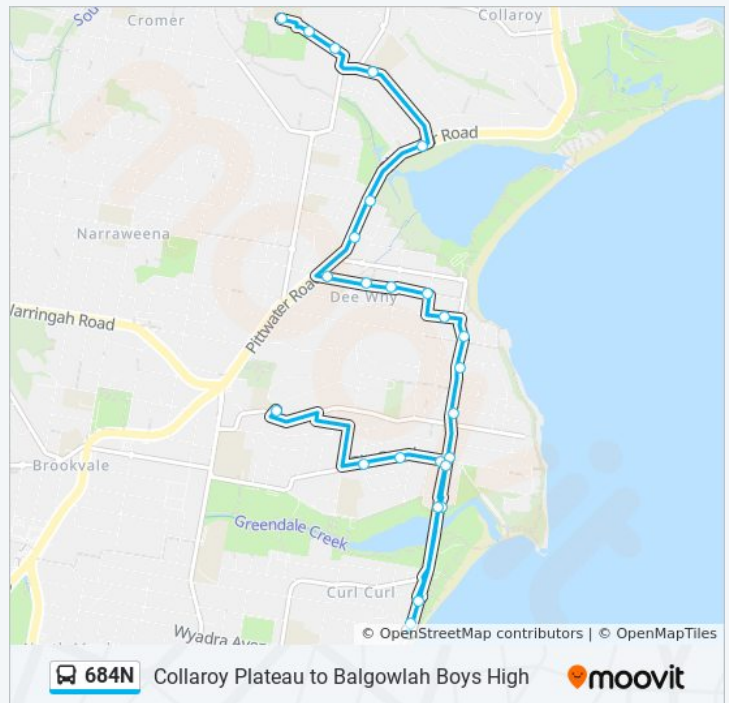

NBSC Cromer Campus, School Grounds, South Creek Rd

South Creek Rd opp Cromer Park

South Creek Rd before Campbell Ave

Pittwater House School, South Creek Rd

Pittwater Rd opp South Creek Rd

Pittwater Rd opp Lismore Ave

Dee Why RSL Club, Pittwater Rd

Howard Ave after Pittwater Rd

Walter Gors Park, Howard Ave

Howard Ave at Avon Rd

Howard Ave at Clyde Rd

Oaks Ave before The Strand

The Strand at Pacific Pde

Griffin Rd after Boronia St

Griffin Rd at Tasman St

Griffin Rd at Pitt Rd

Griffin Rd after Abbott Rd

Carrington Pde after Gardere Ave

Carrington Pde at Adina Rd

Griffin Rd at Abbott Rd

Griffin Rd at Pitt Rd

Pitt Rd at Griffin Rd

Pitt Rd before Grainger Ave

Pitt Rd at Ross St

St Luke's Grammar School, Quirk St

Monday	15:05
Tuesday	15:05
Wednesday	15:05
Thursday	15:05
Friday	15:05
Saturday	Not Operational

684N bus Info

Direction: St Luke's Dy

Stops: 25

Trip Duration: 24 min

Line Summary:

684N bus time schedules and route maps are available in an offline PDF at moovitapp.com. Use the Moovit App to see live bus times, train schedule or subway schedule, and step-by-step directions for all public transit in Sydney.