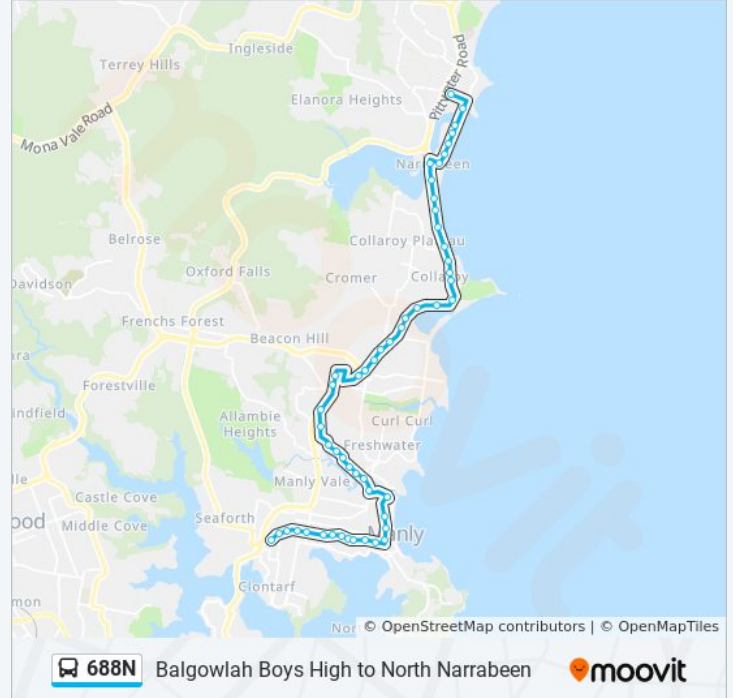

The 688N bus line Balgowlah Boys High to North Narrabeen has one route. For regular weekdays, their operation hours are:

(1) North Narrabeen: 15:27

Use the Moovit App to find the closest 688N bus station near you and find out when is the next 688N bus arriving.

Direction: North Narrabeen

53 stops

[VIEW LINE SCHEDULE](#)

- NBSC Balgowlah Boys, Maretimo St, Stand 2
- Sydney Rd before Wanganella St
- Sydney Rd at Rickard St
- Sydney Rd before Woodland St
- Sydney Rd at Condamine St
- Sydney Rd at Hill St
- Sydney Rd at Austin St
- Sydney Rd at Brisbane St
- Sydney Rd at Cohen St
- Sydney Rd at Thornton St
- Sydney Rd opp George St
- Ivanhoe Park, Sydney Rd
- Manly Tennis Club, Belgrave St
- Pittwater Rd opp Steinton St
- Pittwater Rd at Pine St
- Stella Maris College, Eurobin St, Stand E
- Keirle Park, Pittwater Rd
- Mill Park, Pittwater Rd
- Pittwater Rd opp Girard St
- Pittwater Rd at Riverview Pde
- Pittwater Rd opp Western Ave

688N bus Info

Direction: North Narrabeen

Stops: 53

Trip Duration: 51 min

Line Summary:

Pittwater Rd opp Wakefield St

Warringah Recreation Centre, Pittwater Rd

Pittwater Rd opp Sterland Ave

Waterloo St at Ocean St

Ocean St at Albemarle St

Wesley Mission Narrabeen, Ocean St

Ocean St at Emerald St

Ocean St opp North Narrabeen SLSC

Narrabeen Park Pde opp North Narrabeen
Rockpool

Walsh St at Collins St