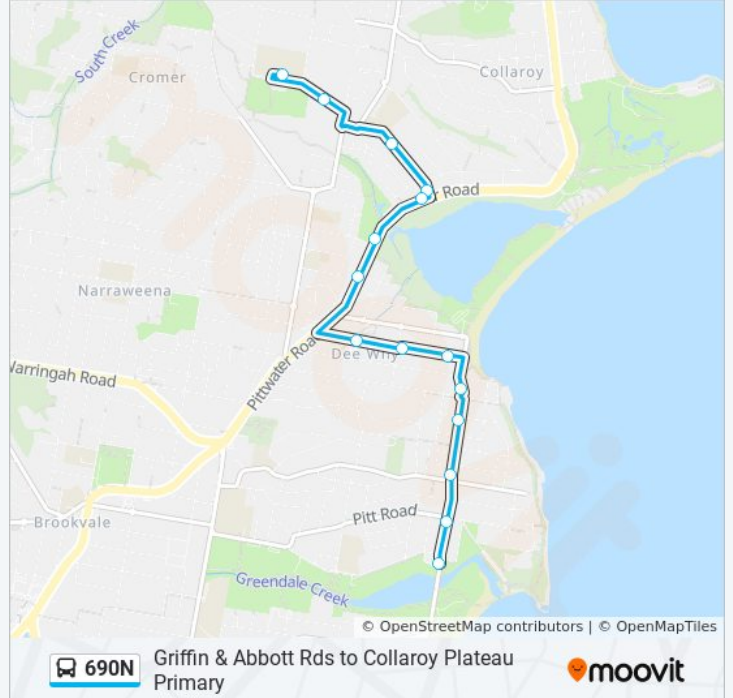

Use the Moovit App to find the closest 690N bus station near you and find out when is the next 690N bus arriving.

Direction: Cromer HS

15 stops

[VIEW LINE SCHEDULE](#)

Griffin Rd at Abbott Rd

Griffin Rd at Pitt Rd

Griffin Rd after Headland Rd

Griffin Rd at Boronia St

The Strand after Pacific Pde

Howard Ave after The Strand

Howard Ave at Avon Rd

Howard Ave opp Walter Gors Park

Pittwater Rd at Hawkesbury Ave

Pittwater Rd at Lismore Ave

Pittwater Rd before South Creek Rd

South Creek Rd after Pittwater Rd

South Creek Rd opp Pittwater House School

South Creek Rd after Campbell Ave

NBSC Cromer Campus, School Grounds, South Creek Rd

690N bus Time Schedule

690N bus Info**Direction:** Cromer HS**Stops:** 15**Trip Duration:** 14 min**Line Summary:**

Direction: Skyline Shops

45 stops

[VIEW LINE SCHEDULE](#)

- St Pauls College, Darley Rd
- Stella Maris College, Collingwood St, Stand B
- Queenscliff Rd at Greycliffe St
- Queenscliff Rd before Dalley St
- Cavill St opp Crown Rd
- Cavill St after Oliver St
- Lawrence St before Harbord Rd
- Harbord Rd opp Wilson St
- Harbord Rd at Coles Rd
- Harbord Rd at Wyuna Ave
- Wyuna Ave after Harbord Rd
- Wyuna Ave at Oliver St
- Oliver St at Wyadra Ave
- Oliver St at Brighton St
- Bennett St after Oliver St
- Adams St at Park St
- Adams St after Lalchere St
- Griffin Rd at Abbott Rd