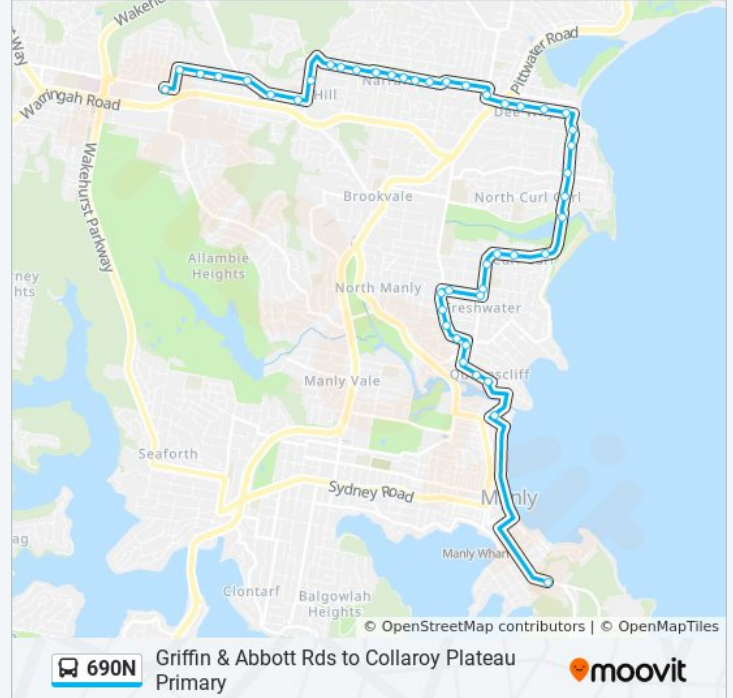

Griffin Rd at Pitt Rd

Griffin Rd after Headland Rd

Griffin Rd at Boronia St

The Strand after Pacific Pde

Howard Ave after The Strand

Howard Ave at Avon Rd

Howard Ave opp Walter Gors Park

Howard Ave before Pittwater Rd

Fisher Rd at McIntosh Rd

McIntosh Rd opp Vale Ave

McIntosh Rd at Victor Rd

Narraweena Tennis Club, McIntosh Rd

McIntosh Rd after Mundara Pl

McIntosh Rd opp Narraweena Public School

McIntosh Rd at Waratah Pde

McIntosh Rd at Lascelles Rd

McIntosh Rd at Eltham St

McIntosh Rd at Careden Ave

McIntosh Rd before Cousins Rd

Willandra Rd opp Egan Pl

Tristram Rd opp Beacon Hill Public School

Tristram Rd opp Boyer Rd

Tristram Rd opp Holy Trinity Anglican Church

Iris St before Jones St

Iris St opp Karabah Pl

Iris St at Patanga Rd

Frenchs Forest Rd opp Inverness Ave

690N bus time schedules and route maps are available in an offline PDF at moovitapp.com. Use the Moovit App to see live bus times, train schedule or subway schedule, and step-by-step directions for all public transit in Sydney.

© 2024 Moovit - All Rights Reserved