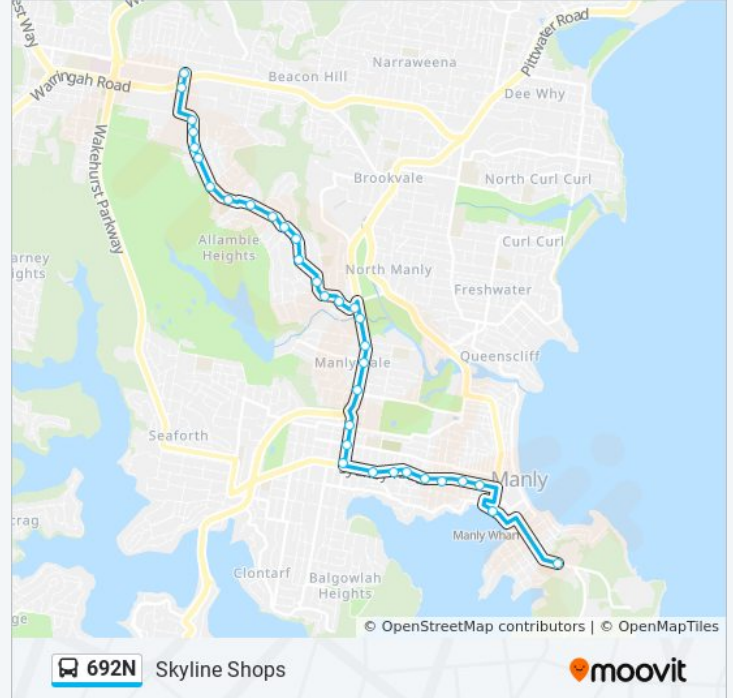

Direction: Skyline Shops

33 stops

[VIEW LINE SCHEDULE](#)

- St Pauls College, Darley Rd
- Manly Wharf, East Esplanade, Stand C
- Sydney Rd opp Ivanhoe Park
- Sydney Rd opp Birkley Rd
- Sydney Rd opp Crescent St
- Sydney Rd opp Cohen St
- Sydney Rd at Bellevue St
- Sydney Rd at Austin St
- Sydney Rd after Hill St
- Condamine St opp Balgowlah Uniting Church
- Condamine St at Griffiths St
- Condamine St at Balgowlah Rd
- Manly Vale B-Line, Condamine St
- Condamine St opp Manly Vale Community Centre
- Condamine St after Gordon St
- Miller Reserve, Condamine St
- Kentwell Rd after Condamine St
- Kentwell Rd before Cornwell Rd
- Kentwell Rd opp Allambie Rd
- Allambie Rd at Eerawy Rd
- Allambie Rd opp Corkery Cres
- Allambie Rd opp Corkery Cres

Stops: 33

Trip Duration: 34 min

Line Summary:

Allambie Rd at Monserra Rd

Allambie Rd after Roosevelt Ave

Allambie Rd opp Inglebar Ave

Allambie Heights Public School, Allambie Rd

Allambie Rd opp Darmour Ave

William Charlton Village, Allambie Rd

Fred Huntley Village, Allambie Rd

Allambie Rd opp Sunlea Pl

Allambie Rd opp Arnhem Rd

Allambie Rd before Warringah Rd

Allambie Rd at Frenchs Forest Rd

692N bus time schedules and route maps are available in an offline PDF at moovitapp.com. Use the Moovit App to see live bus times, train schedule or subway schedule, and step-by-step directions for all public transit in Sydney.

© 2024 Moovit - All Rights Reserved