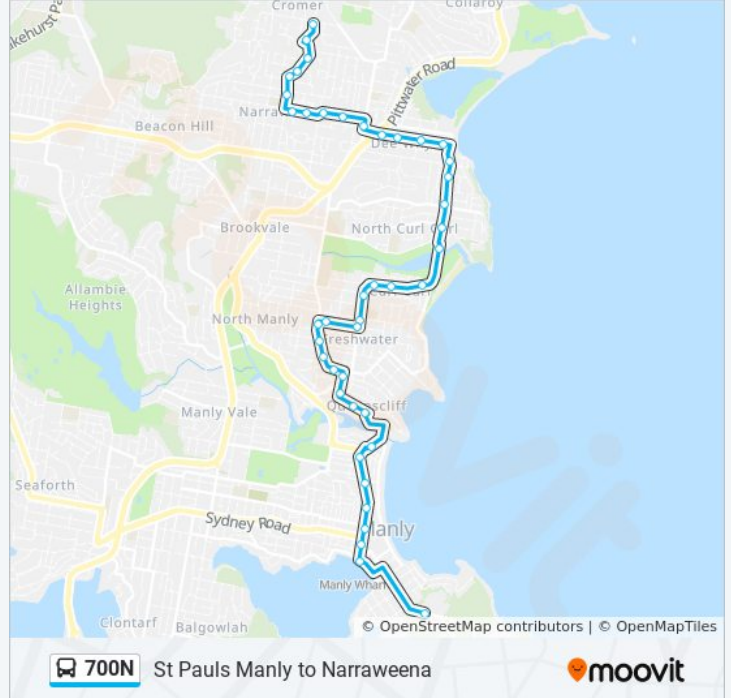

St Pauls Manly to Narraweena

Get The App

The 700N bus line St Pauls Manly to Narraweena has one route. For regular weekdays, their operation hours are:

(1) Cromer: 15:27

Use the Moovit App to find the closest 700N bus station near you and find out when is the next 700N bus arriving.

Direction: Cromer

43 stops

[VIEW LINE SCHEDULE](#)

- St Pauls College, Darley Rd
- Manly Wharf, East Esplanade, Stand C
- Manly Wharf, Belgrave St, Stand E
- Manly Tennis Club, Belgrave St
- Pittwater Rd opp Steinton St
- Pittwater Rd at Pine St
- Pittwater Rd opp Collingwood St
- Stella Maris College, Collingwood St, Stand B
- Queenscliff Rd at Greycliffe St
- Queenscliff Rd before Dalley St
- Cavill St opp Crown Rd
- Cavill St after Oliver St
- Lawrence St before Harbord Rd
- Harbord Rd opp Wilson St
- Harbord Rd at Coles Rd
- Harbord Rd at Wyuna Ave
- Wyuna Ave after Harbord Rd
- Wyuna Ave at Oliver St
- Oliver St at Wyadra Ave
- Oliver St at Brighton St
- Bennett St after Oliver St
- Adams St at Park St

Trip Duration: 39 min

Line Summary:

Adams St after Lalchere St

Griffin Rd at Abbott Rd

Griffin Rd at Pitt Rd

Griffin Rd after Headland Rd

Griffin Rd at Boronia St

The Strand after Pacific Pde

McIntosh Rd after Mundara Pl

Alfred St before Parr Pde

Alfred St at Greenwood Ave

Alfred St opp Rayner Ave

Alfred St opp Rowena Rd

Alfred St after Maas St

Alfred St at Carawa Rd

700N bus time schedules and route maps are available in an offline PDF at moovitapp.com. Use the Moovit App to see live bus times, train schedule or subway schedule, and step-by-step directions for all public transit in Sydney.