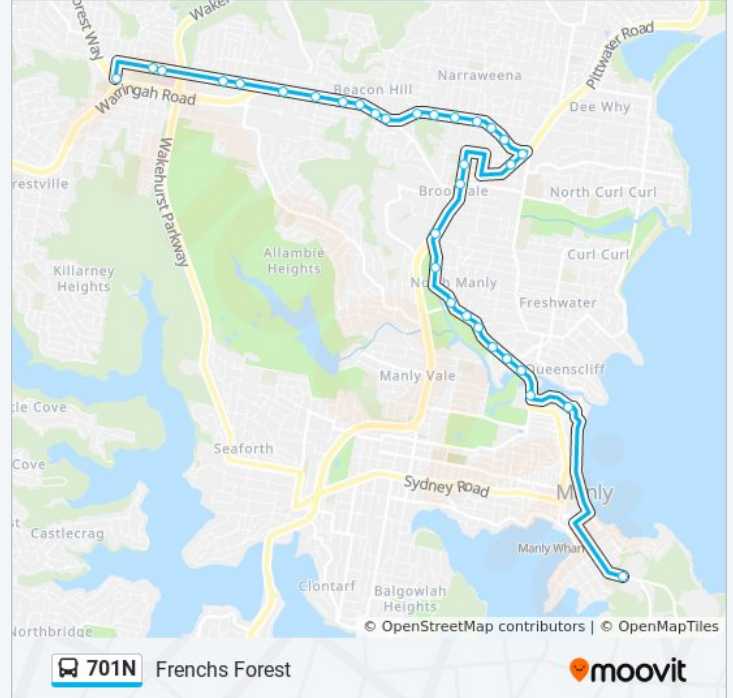

Direction: Frenchs Forest

32 stops

[VIEW LINE SCHEDULE](#)

- St Pauls College, Darley Rd
- Stella Maris College, Eurobin St, Stand D
- Keirle Park, Pittwater Rd
- Mill Park, Pittwater Rd
- Pittwater Rd opp Girard St
- Pittwater Rd at Riverview Pde
- Pittwater Rd opp Western Ave
- Pittwater Rd opp Wakefield St
- Warringah Recreation Centre, Pittwater Rd
- Pittwater Rd opp Sterland Ave
- Warringah Mall, Pittwater Rd, Stand D
- Pittwater Rd at Old Pittwater Rd
- St Augustine's College, Alfred Rd
- Manly Leagues Club, Pittwater Rd
- Pittwater Rd at Warringah Rd
- Warringah Rd after Victor Rd
- Warringah Rd after Pine Ave
- Warringah Rd opp Alfred St
- Warringah Rd at Consul Rd
- Warringah Rd after Northcliffe Ave
- Warringah Rd opp McKillop Rd
- Warringah Rd before Willandra Rd

Stops: 32

Trip Duration: 41 min

Line Summary:

Warringah Rd at Willandra Rd

Warringah Rd opp Cornish Ave

Warringah Rd before O'Connors Rd

Warringah Rd at Goverment Rd

Warringah Rd opp Jones St

Frenchs Forest Rd opp Inverness Ave

Frenchs Forest Rd opp Hurdis Ave

Nth Beaches Hospital, Frenchs Forest Rd

The Forest High School, Frenchs Forest Rd, Stand C

Rabbett St at Forest Way

701N bus time schedules and route maps are available in an offline PDF at moovitapp.com. Use the Moovit App to see live bus times, train schedule or subway schedule, and step-by-step directions for all public transit in Sydney.