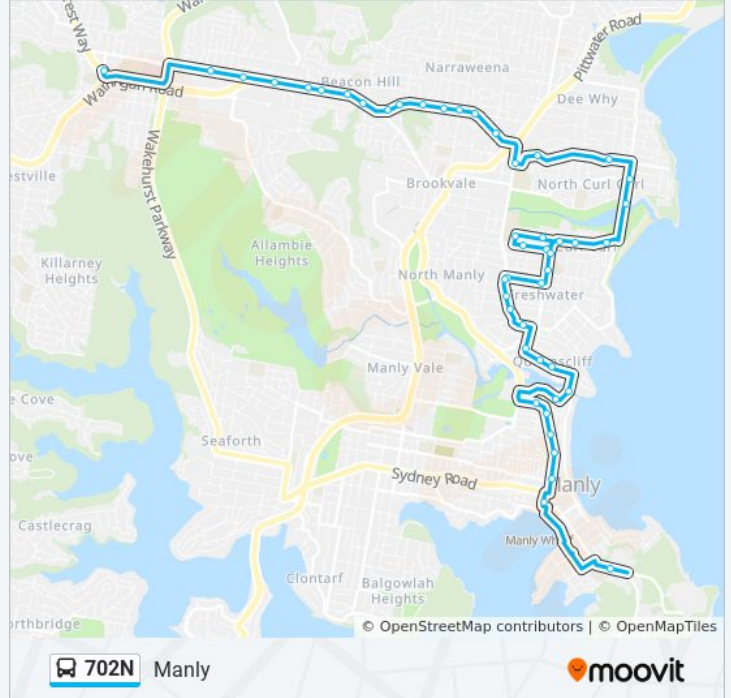

The 702N bus line Manly has one route. For regular weekdays, their operation hours are:

(1) Manly: 07:37

Use the Moovit App to find the closest 702N bus station near you and find out when is the next 702N bus arriving.

Direction: Manly

47 stops

[VIEW LINE SCHEDULE](#)

- Rabbett St at Forest Way
- Frenchs Forest Rd at Romford Rd
- Skyline Shops, Frenchs Forest Rd E
- Warringah Rd after Jones St
- Warringah Rd at Ellis Rd
- Warringah Rd at Oxford Falls Rd
- Warringah Rd before Cornish Ave
- Warringah Rd before Willandra Rd
- Warringah Rd opp Beacon Hill Rd
- Warringah Rd at McKillop Rd
- Warringah Rd at Lascelles Rd
- Warringah Rd at Waratah Pde
- Warringah Rd before Alfred St
- May Road Shops, Warringah Rd
- Moorilla St at Victor Rd
- Harbord Rd at Headland Rd
- St Luke's Grammar School, Headland Rd
- Headland Rd at Wheeler Pde
- Griffin Rd at Pitt Rd
- Griffin Rd after Abbott Rd
- Adams St at Farnell St
- Adams St at Park St

702N bus Info

Direction: Manly

Stops: 47

Trip Duration: 54 min

Line Summary:

Bennett St before Oliver St
 Brighton St at Oliver St
 Brighton St after Waratah St
 NBSC Freshwater Senior Campus, Bennett St
 Harbord Bowling & Recreation Club, Bennett St
 Oliver St after Brighton St
 Harbord Public School, Oliver St
 Wyuna Ave at Oliver St
 Wyuna Ave at Harbord Rd
 Harbord Rd at Wyuna Ave
 Harbord Rd opp Coles Rd
 Harbord Rd after Soldiers Ave
 Lawrence St opp Cavill St
 Cavill St before Dalley St
 Queenscliff Rd at Dalley St
 Queenscliff Rd opp Greycliffe St
 Queenscliff SLSC, North Steyne
 Stella Maris College, Eurobin St, Stand D
 Pittwater Rd after Balgowlah Rd
 Pittwater Rd after Collingwood St
 Pittwater Rd at Pine St
 Pittwater Rd at Carlton St
 Pittwater Rd at Raglan St
 Manly Wharf, West Promenade, Stand J
 St Pauls College, Darley Rd