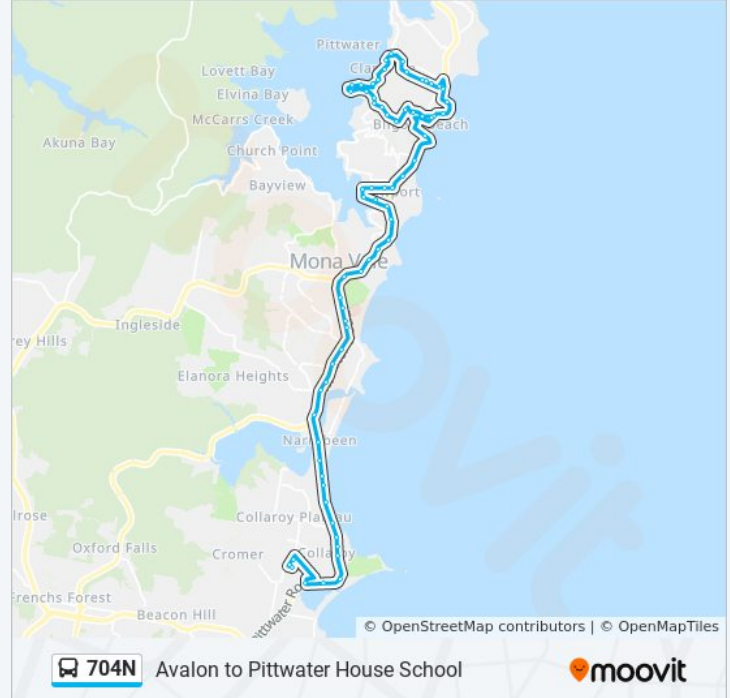

Avalon Pde at Old Barrenjoey Rd

Barrenjoey Rd after The Crescent

484 Barrenjoey Rd

Barrenjoey Rd opp Old Barrenjoey Rd

Barrenjoey Rd before The Serpentine

Newport Surf Club, Neptune Rd

Barrenjoey Rd after Bramley Ave

Gladstone Rd opp Newport Park

Gladstone Rd opp Woolcott St

Trafalgar Park, Gladstone St

Kalina St opp Dearin Reserve

Kalina St after Queens Pde

Newport Public School, Beaconsfield St

Beaconsfield St at Barrenjoey Rd

Barrenjoey Rd before Karloo Pde

Barrenjoey Rd at Hillcrest Ave

Barrenjoey Rd opp Waterview St

Barrenjoey Rd opp Bassett St

Barrenjoey Rd before Darley St

Mona Vale B-Line, Barrenjoey Rd

Pittwater Rd opp Turimetta St

Pittwater Rd opp Jenkins St

Pittwater Rd at Coronation St

Pittwater Rd at Cook Tce

Pittwater Rd at Arnott Cres

Warriewood B-Line, Pittwater Rd

Pittwater Rd opp Namona St

Lakeside Park, Pittwater Rd

Pittwater Rd opp Gondola Rd

Narrabeen Shops, Pittwater Rd

Pittwater Rd before Robertson St

Pittwater Rd after Goodwin St

Pittwater Rd at Clarke St