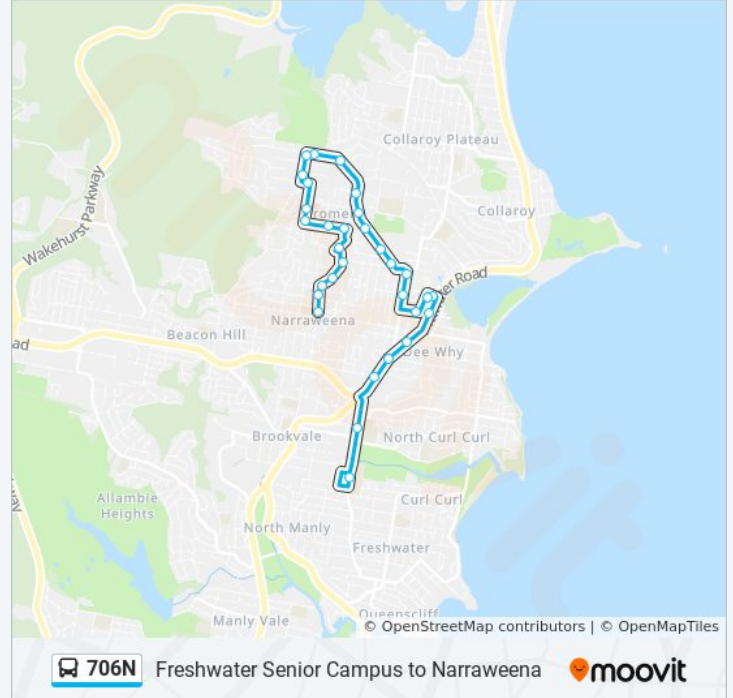

706N

Freshwater Senior Campus to Narraweena

Get The App

The 706N bus line Freshwater Senior Campus to Narraweena has one route. For regular weekdays, their operation hours are:

(1) Narraweena: 15:10

Use the Moovit App to find the closest 706N bus station near you and find out when is the next 706N bus arriving.

706N bus Info

Direction: Narraweena

Stops: 31

Trip Duration: 25 min

Line Summary:

Cromer Public School, Carcoola Rd

Carcoola Rd at Carawa Rd

Carawa Rd after Waroon Rd

Carawa Rd at Alfred St

Alfred St before Maas St

Alfred St after Rowena Rd

Alfred St at Rayner Ave

Alfred St opp Greenwood Ave

Alfred St at Parr Pde

Alfred St at Alamein Ave

706N bus time schedules and route maps are available in an offline PDF at moovitapp.com. Use the Moovit App to see live bus times, train schedule or subway schedule, and step-by-step directions for all public transit in Sydney.

© 2024 Moovit - All Rights Reserved