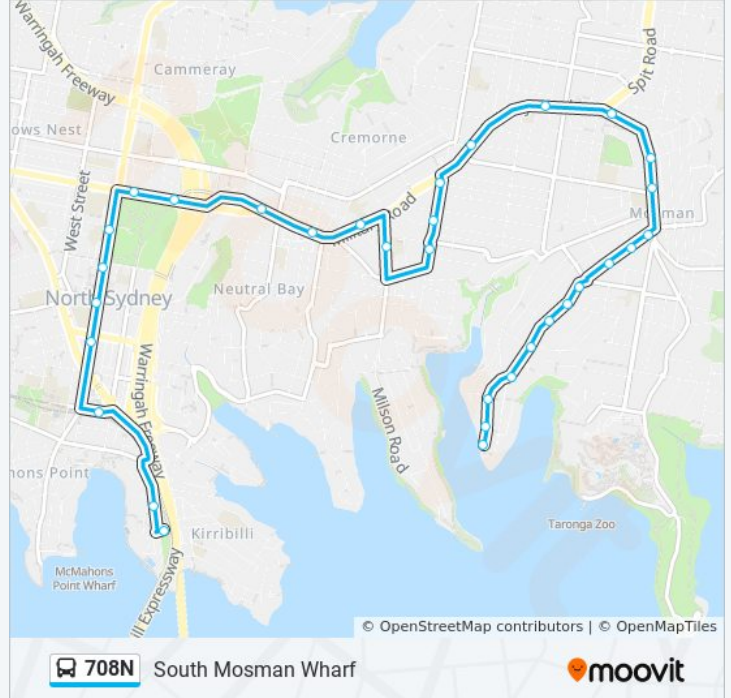

The 708N bus line South Mosman Wharf has one route. For regular weekdays, their operation hours are:

(1) South Mosman Wharf: 15:22

Use the Moovit App to find the closest 708N bus station near you and find out when is the next 708N bus arriving.

Direction: South Mosman Wharf

32 stops

[VIEW LINE SCHEDULE](#)

- Fitzroy St at Alfred St
- Alfred St Sth opp Milsons Point Station
- North Sydney Station, Blue St, Stand D
- Miller St before Berry St
- Miller St at McLaren St
- Miller St at Ridge St
- Miller St at Carlow St
- Falcon St at Bardsley Gdns
- Falcon St at Moodie St
- Big Bear Shopping Centre, Military Rd
- Neutral Bay Junction, Military Rd, Stand E
- Military Rd opp Hampden Ave
- Redlands Junior Campus, Murdoch St
- Spofforth St at Cranbrook Ave
- Spofforth St at Holt Ave
- Spofforth St at Military Rd
- Military Rd at Prince St
- Military Rd at Bond St
- Spit Junction, Military Rd
- Military Rd at Almora St
- Military Rd opp Mosman High School
- Raglan St after Military Rd

Stops: 32

Trip Duration: 42 min

Line Summary:

Raglan St opp Hamlet Lane

Raglan St opp Mosman Preparatory School

Raglan St after Queen St

Raglan St at Calypso Ave

Raglan St after Calypso Ave

Raglan St opp Mosman St

Raglan St opp Musgrave St

Musgrave St at McLeod St

23 Musgrave St

South Mosman Wharf, Musgrave St

708N bus time schedules and route maps are available in an offline PDF at moovitapp.com. Use the [Moovit App](#) to see live bus times, train schedule or subway schedule, and step-by-step directions for all public transit in Sydney.