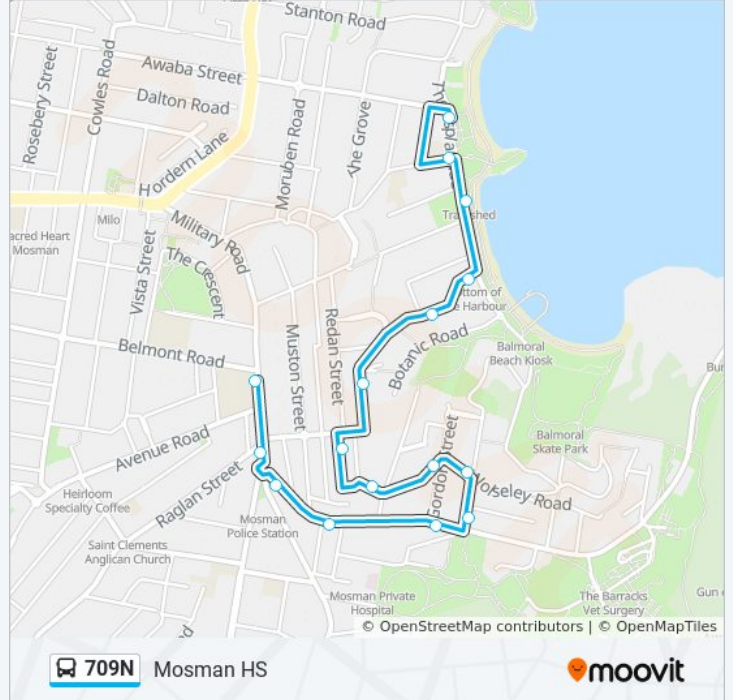

 **709N**

The Esplanade at Awaba St to Mosman High School

Get The App

The 709N bus line The Esplanade at Awaba St to Mosman High School has one route. For regular weekdays, their operation hours are:

(1) Mosman HS: 07:22

Use the Moovit App to find the closest 709N bus station near you and find out when is the next 709N bus arriving.

**Direction: Mosman HS**

16 stops

[VIEW LINE SCHEDULE](#)

- The Esplanade at Awaba St
- Mandolong Rd at The Esplanade
- The Esplanade opp Hunter Park
- Raglan St at The Esplanade
- Raglan St opp Esther Rd
- Raglan St after Gibson Rd
- Redan St after Raglan St
- Wolseley Rd opp The Tar
- Wolseley Rd at Gordon St
- Wolseley Rd at Beaconsfield Rd
- Beaconsfield Rd at Frascatti Lane
- Middle Head Rd opp Gordon St
- Middle Head Rd at King Max St
- Middle Head Rd at Bradleys Head Rd
- Military Rd at Raglan St
- Mosman High School, Military Rd

**Stops:** 16

**Trip Duration:** 14 min

**Line Summary:**

709N bus time schedules and route maps are available in an offline PDF at [moovitapp.com](https://moovitapp.com). Use the [Moovit App](#) to see live bus times, train schedule or subway schedule, and step-by-step directions for all public transit in Sydney.

## Check Live Arrival Times