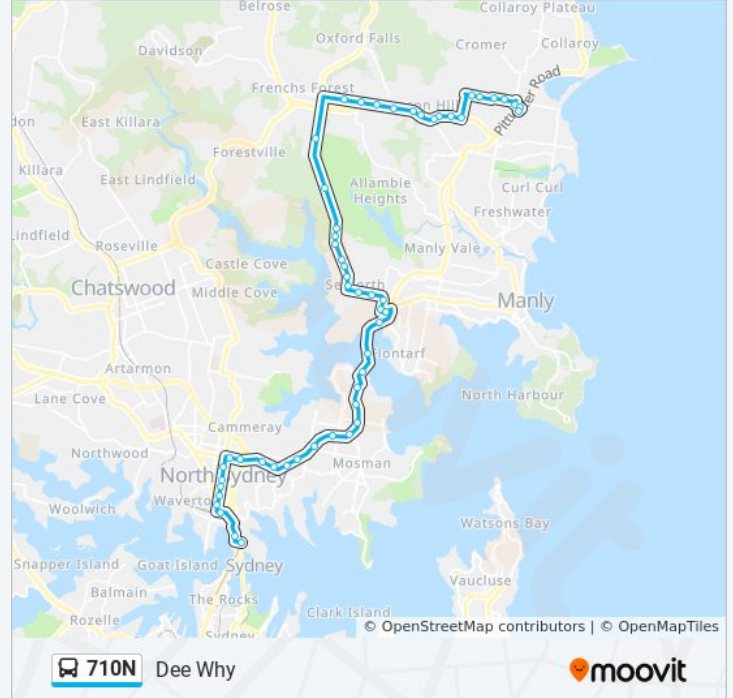

Direction: Dee Why

53 stops

[VIEW LINE SCHEDULE](#)

- Broughton St at Fitzroy St
- Alfred St Sth opp Milsons Point Station
- North Sydney Station, Blue St, Stand D
- Victoria Cross, Miller St
- Victoria Cross Station, Miller St, Stand C
- Monte Sant Angelo College, Miller St
- Victoria Cross Station, Miller St, Stand B
- Miller St at Carlow St
- Falcon St at Bardsley Gdns
- Falcon St at Moodie St
- Big Bear Shopping Centre, Military Rd
- Neutral Bay Junction, Military Rd, Stand E
- Military Rd opp Hampden Ave
- Military Rd opp Holt Ave
- Military Rd at Prince St
- Military Rd at Bond St
- Spit Junction B-Line, Spit Rd
- Spit Rd at Awaba St
- Spit Rd opp Parriwi Rd
- Spit Rd before Medusa St
- Spit Rd at Pearl Bay Ave
- Spit West Reserve, Spit Rd

Clontarf St opp Montauban Ave

Wakehurst Pkwy before Castle Cct

Wakehurst Pkwy opp Lister Ave

Wakehurst Pkwy opp Armstrong St

Seaforth Oval, Wakehurst Pkwy

Wakehurst Pkwy opp Judith St

Wakehurst Pkwy opp Kirkwood St

Warringah Rd before Cornish Ave

Warringah Rd before Willandra Rd

Warringah Rd opp Beacon Hill Rd

Warringah Rd at McKillop Rd

Warringah Rd at Lascelles Rd

Warringah Rd at Waratah Pde

Narraweena Public School, McIntosh Rd

McIntosh Rd opp Mundara Pl

McIntosh Rd at Victor Rd

McIntosh Rd at Vale Ave

St Davids Ave at Pittwater Rd

Dee Why Shops, Pittwater Rd

710N bus time schedules and route maps are available in an offline PDF at moovitapp.com. Use the Moovit App to see live bus times, train schedule or subway schedule, and step-by-step directions for all public transit in Sydney.