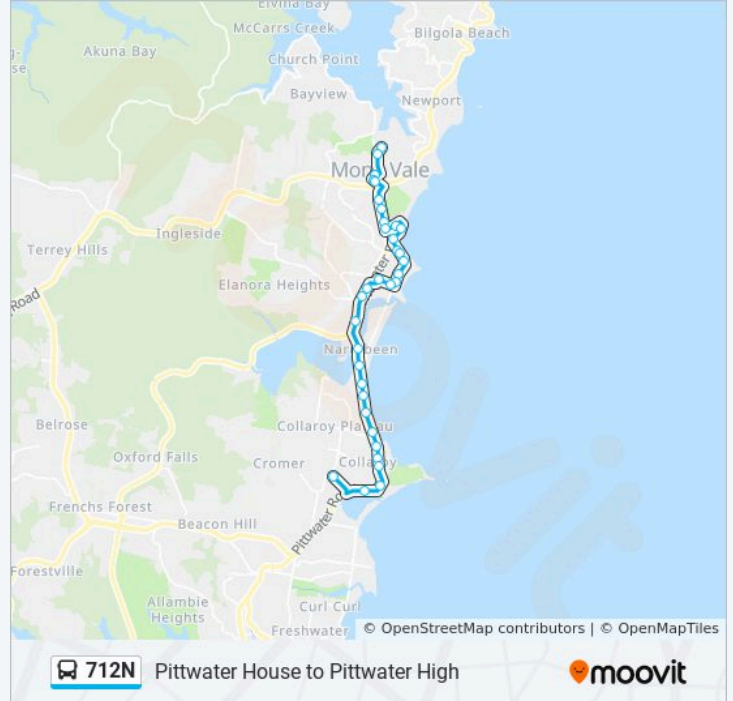

Narrabeen Park Pde opp Warriewood Beach

Narrabeen Park Pde after Melbourne Ave

Narrabeen Park Pde before Cook Tce

Coronation St opp Mona Vale Hospital

Pittwater Rd opp Coronation St

Pittwater Rd before Jenkins St

Pittwater Rd at Rowan St

Pittwater Rd opp Mona Vale Bowling Club

Mona Vale Public School, Waratah St

Mona Vale Public School, Waratah St

Sacred Heart Primary School, Keenan St

Bayview Golf Course, Pittwater Rd

Pittwater High School, Mona St, Stand B

712N bus time schedules and route maps are available in an offline PDF at moovitapp.com. Use the Moovit App to see live bus times, train schedule or subway schedule, and step-by-step directions for all public transit in Sydney.

© 2024 Moovit - All Rights Reserved