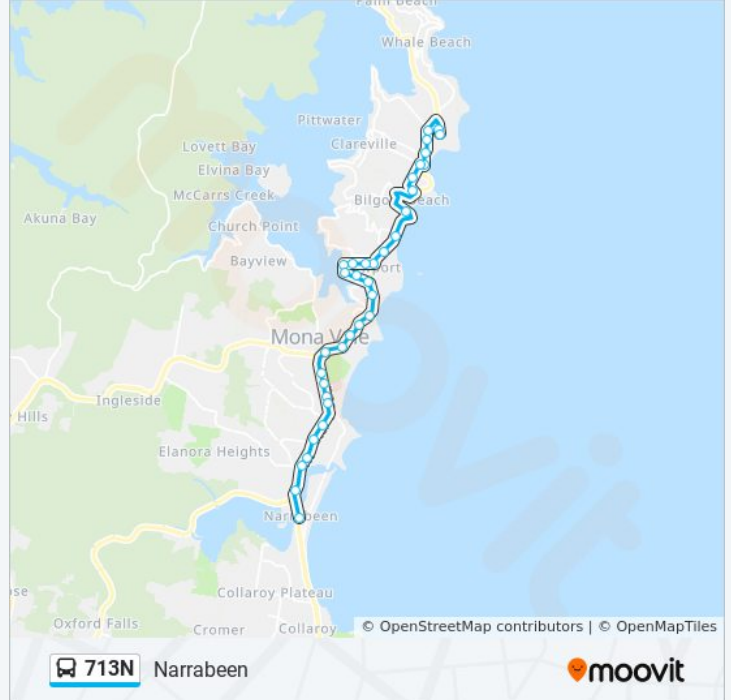

 713N

Narrabeen

Get The App

The 713N bus line Narrabeen has one route. For regular weekdays, their operation hours are:

(1) Narrabeen: 15:28

Use the Moovit App to find the closest 713N bus station near you and find out when is the next 713N bus arriving.

Direction: Narrabeen

35 stops

[VIEW LINE SCHEDULE](#)

- Barrenjoey High School, Coonanga Rd
- Catalina Cres after Coonanga Rd
- Barrenjoey Rd opp George St
- Barrenjoey Rd opp Wollstonecraft Ave
- Barrenjoey Rd opp Central Rd
- Barrenjoey Rd near Avalon Pde
- Old Barrenjoey Rd at Avalon Pde
- Old Barrenjoey Rd opp Avalon Public School
- Old Barrenjoey Rd before Barrenjoey Rd
- Barrenjoey Rd before The Serpentine
- Newport Surf Club, Neptune Rd
- Barrenjoey Rd after Bramley Ave
- Gladstone Rd opp Newport Park
- Gladstone Rd opp Woolcott St
- Trafalgar Park, Gladstone St
- Kalinya St opp Dearin Reserve
- Kalinya St after Queens Pde
- Newport Public School, Beaconsfield St
- Beaconsfield St at Barrenjoey Rd
- Barrenjoey Rd before Karloo Pde
- Barrenjoey Rd at Hillcrest Ave
- Barrenjoey Rd opp Waterview St

713N bus Time Schedule

Narrabeen Route Timetable:

Sunday	Not Operational
Monday	15:28
Tuesday	15:28
Wednesday	15:28
Thursday	15:28
Friday	15:28
Saturday	Not Operational

713N bus Info

Direction: Narrabeen

Stops: 35

Trip Duration: 32 min

Line Summary:

Barrenjoey Rd opp Bassett St
Barrenjoey Rd before Darley St
Mona Vale B-Line, Barrenjoey Rd
Pittwater Rd opp Turimetta St
Pittwater Rd opp Jenkins St
Pittwater Rd at Coronation St
Pittwater Rd at Cook Tce
Pittwater Rd at Arnott Cres
Warriewood B-Line, Pittwater Rd
Pittwater Rd opp Namona St
Lakeside Park, Pittwater Rd
Pittwater Rd opp Gondola Rd
Narrabeen Shops, Pittwater Rd