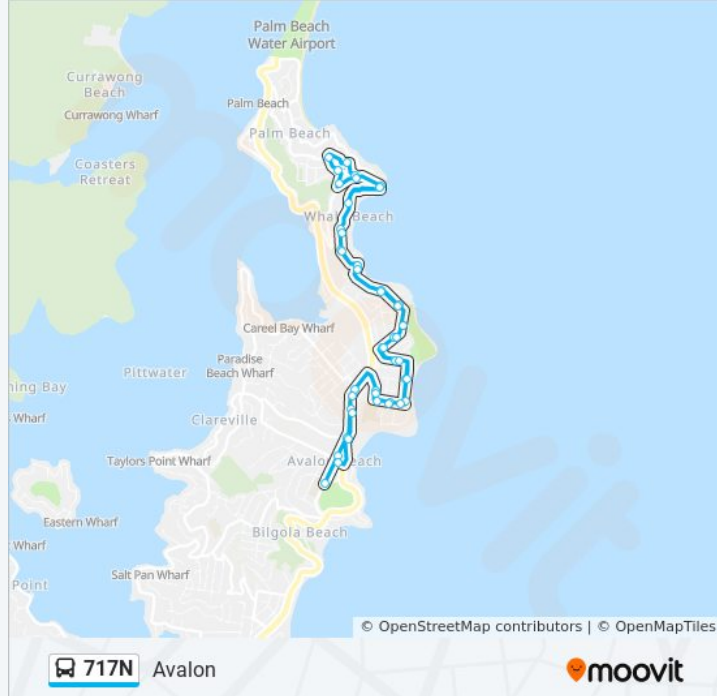

**Direction: Avalon**

45 stops

[VIEW LINE SCHEDULE](#)

- Avalon Public School, Old Barrenjoey Rd
- Barrenjoey Rd after Avalon Pde
- Barrenjoey Rd at Central Rd
- Barrenjoey Rd after Wollstonecraft Ave
- Barrenjoey Rd after George St
- Catalina Cres before Coonanga Rd
- Coonanga Rd after Tasman Rd
- Coonanga Rd opp Harley Rd
- Watkins Rd after North Avalon Rd
- Milga Rd opp Binburra Ave
- Whale Beach Rd at Burrawong Rd
- Whale Beach Rd at Alexander Rd
- 48 Whale Beach Rd
- Whale Beach Rd at Careel Head Rd
- Whale Beach Rd opp Raynor Rd
- Whale Beach Rd at Beauty Dr
- Whale Beach Rd opp Malo Rd
- Whale Beach Rd before Surf Rd
- Whale Beach Rd at Morella Rd
- Norma Rd at Whale Beach Rd
- Norma Rd opp Pacific Rd
- Bynya Rd opp Norma Rd

**Stops:** 45

**Trip Duration:** 32 min

**Line Summary:**

Bynya Rd at Cynthea Rd

Bynya Rd at Pacific Rd

Pacific Rd after Rock Bath Rd

Pacific Rd at Norma Rd

Norma Rd at Whale Beach Rd

Whale Beach Rd opp Surf Rd

Whale Beach Rd at Malo Rd

Whale Beach Rd opp Beauty Dr

Whale Beach Rd before Raynor Rd

Whale Beach Rd opp Careel Head Rd

73 Whale Beach Rd

Whale Beach Rd opp Alexander Rd

Whale Beach Rd before Burrawong Rd

Barrenjoey Rd opp Wollstonecraft Ave

Barrenjoey Rd opp Central Rd

Old Barrenjoey Rd at Avalon Pde

**Direction: Avalon Infants**

40 stops

[VIEW LINE SCHEDULE](#)

Coonanga Rd after Tasman Rd

Coonanga Rd opp Harley Rd