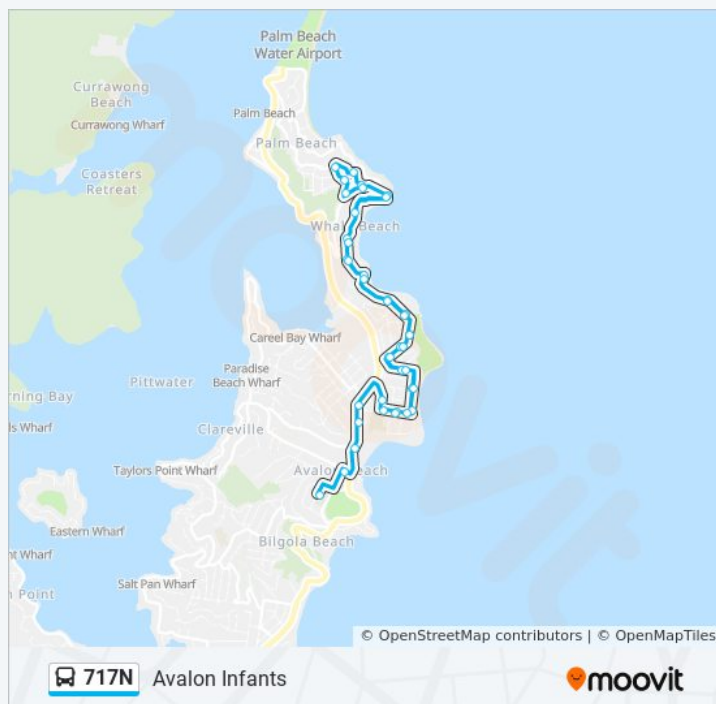

**Direction: Avalon**

45 stops

[VIEW LINE SCHEDULE](#)

- Avalon Public School, Old Barrenjoey Rd
- Barrenjoey Rd after Avalon Pde
- Barrenjoey Rd at Central Rd
- Barrenjoey Rd after Wollstonecraft Ave
- Barrenjoey Rd after George St
- Catalina Cres before Coonanga Rd
- Coonanga Rd after Tasman Rd
- Coonanga Rd opp Harley Rd
- Watkins Rd after North Avalon Rd
- Milga Rd opp Binburra Ave
- Whale Beach Rd at Burrawong Rd
- Whale Beach Rd at Alexander Rd
- 48 Whale Beach Rd
- Whale Beach Rd at Careel Head Rd
- Whale Beach Rd opp Raynor Rd
- Whale Beach Rd at Beauty Dr
- Whale Beach Rd opp Malo Rd
- Whale Beach Rd before Surf Rd
- Whale Beach Rd at Morella Rd
- Norma Rd at Whale Beach Rd
- Norma Rd opp Pacific Rd
- Bynya Rd opp Norma Rd

Barrenjoey Rd opp Wollstonecraft Ave

Barrenjoey Rd opp Central Rd

Old Barrenjoey Rd at Avalon Pde

**Direction: Avalon Infants**

40 stops

[VIEW LINE SCHEDULE](#)

Coonanga Rd after Tasman Rd

Coonanga Rd opp Harley Rd

Barrenjoey Rd opp Central Rd

Old Barrenjoey Rd at Avalon Pde

## 717N bus Info

**Direction:** Avalon Infants

**Stops:** 40

**Trip Duration:** 27 min

**Line Summary:**

717N bus time schedules and route maps are available in an offline PDF at [moovitapp.com](https://moovitapp.com). Use the [Moovit App](#) to see live bus times, train schedule or subway schedule, and step-by-step directions for all public transit in Sydney.