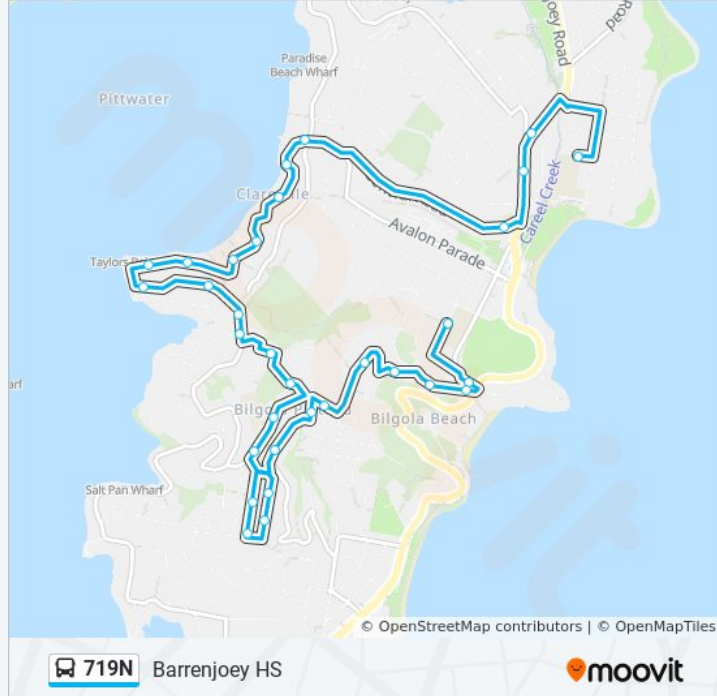

 719N

Barrenjoey HS

Get The App

The 719N bus line Barrenjoey HS has one route. For regular weekdays, their operation hours are:

(1) Barrenjoey HS: 08:10

Use the Moovit App to find the closest 719N bus station near you and find out when is the next 719N bus arriving.

Direction: Barrenjoey HS

32 stops

[VIEW LINE SCHEDULE](#)

- Avalon Public School, Bellevue Ave
- Old Barrenjoey Rd before Barrenjoey Rd
- Plateau Rd at Bilgola Tce
- Plateau Rd before Palmgrove Rd
- Plateau Rd before The Outlook
- Plateau Rd opp Weetawaa Rd
- Plateau Rd opp Bilberry Ave
- The Outlook after Daly St
- Daly St before Grandview Dr
- Argyle St after Grandview Dr
- Argyle St at Raymond Rd
- York Tce after Raymond Rd
- York Tce before Grandview Dr
- Plateau Rd at Grandview Dr
- Bilgola Plateau Public School, Plateau Rd
- Bilambee Ave opp Bilga Ave
- Bilwara Ave at Bilambee Ave
- Lower Plateau Rd at Stromboli Pl
- Lower Plateau Rd at Wandeen Rd
- Wandeen Rd opp Mia Pl
- Wandeen Rd at Hudson Pde
- Hudson Pde at Taylors Point Rd

Stops: 32

Trip Duration: 29 min

Line Summary:

142 Hudson Pde

114 Hudson Pde

Hudson Pde at Delecta Ave

60 Hudson Pde

Old Wharf Reserve, Hudson Rd

Hudson Pde opp Hilltop Rd

Maria Regina Primary School, Central Rd

Barrenjoey Rd after Wollstonecraft Ave

Barrenjoey Rd after George St

Barrenjoey High School, Coonanga Rd

719N bus time schedules and route maps are available in an offline PDF at moovitapp.com. Use the [Moovit App](#) to see live bus times, train schedule or subway schedule, and step-by-step directions for all public transit in Sydney.