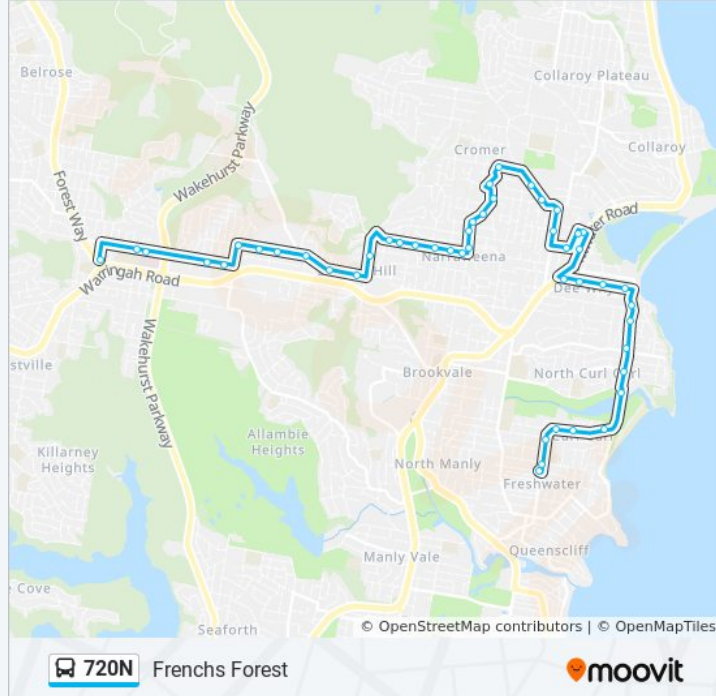

## Direction: Frenchs Forest

50 stops

[VIEW LINE SCHEDULE](#)

Wyuna Ave at Oliver St  
Oliver St at Wyadra Ave  
Oliver St at Brighton St  
Bennett St after Oliver St  
Adams St at Park St  
Adams St after Lalchere St  
Griffin Rd at Abbott Rd  
Griffin Rd at Pitt Rd  
Griffin Rd after Headland Rd  
Griffin Rd at Boronia St  
The Strand after Pacific Pde  
Howard Ave after The Strand  
Howard Ave at Avon Rd  
Howard Ave opp Walter Gors Park  
Howard Ave before Pittwater Rd  
Pittwater Rd at Hawkesbury Ave  
Lismore Ave after Pittwater Rd  
Westminster Ave after Lismore Ave  
Regent St at Westminster Ave  
Fisher Rd at Tor Rd  
Fisher Rd opp Ilikai Pl  
Fisher Rd North after Lynwood Ave

Iris St before Jones St

Iris St opp Karabah Pl

Paxton St after Iris St

Paxton St at Valley View Way

Poulton Pde before Romford Rd

Romford Rd at Robyn Ave

Romford Rd at Iris St

Nth Beaches Hospital, Frenchs Forest Rd

The Forest High School, Frenchs Forest Rd, Stand C

Rabbett St at Forest Way

**Direction: Warringah Mall**

31 stops

[VIEW LINE SCHEDULE](#)

**720N bus Time Schedule**

Warringah Mall Route Timetable:

Sunday

### 720N bus Info

**Direction:** Warringah Mall

**Stops:** 31

**Trip Duration:** 31 min

**Line Summary:**

720N bus time schedules and route maps are available in an offline PDF at [moovitapp.com](https://moovitapp.com). Use the [Moovit App](#) to see live bus times, train schedule or subway schedule, and step-by-step directions for all public transit in Sydney.