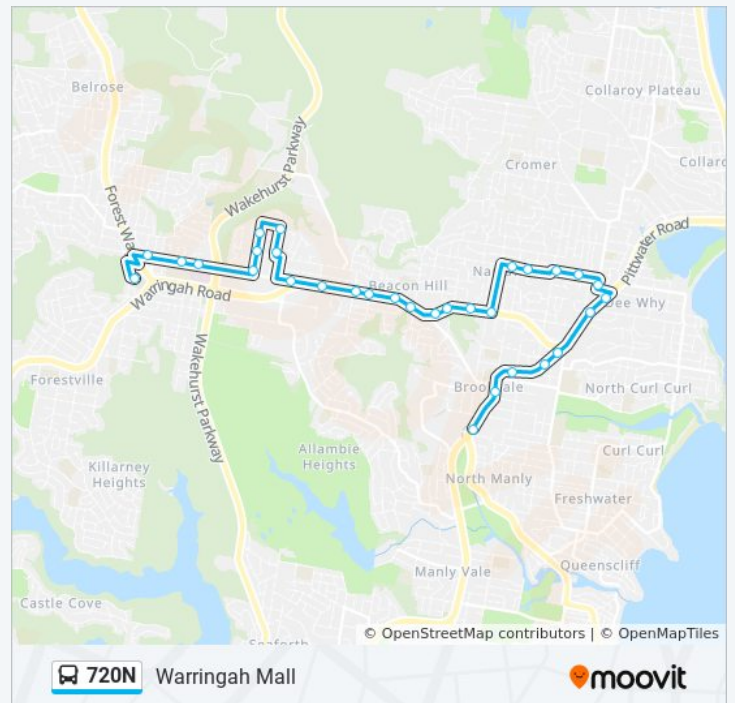

 **720N**

**Frenchs Forest**

Get The App

The 720N bus line (Frenchs Forest) has 2 routes. For regular weekdays, their operation hours are:

(1) Frenchs Forest: 07:11(2) Warringah Mall: 15:24

Use the Moovit App to find the closest 720N bus station near you and find out when is the next 720N bus arriving.

## Direction: Frenchs Forest

50 stops

[VIEW LINE SCHEDULE](#)

Wyuna Ave at Oliver St  
Oliver St at Wyadra Ave  
Oliver St at Brighton St  
Bennett St after Oliver St  
Adams St at Park St  
Adams St after Lalchere St  
Griffin Rd at Abbott Rd  
Griffin Rd at Pitt Rd  
Griffin Rd after Headland Rd  
Griffin Rd at Boronia St  
The Strand after Pacific Pde  
Howard Ave after The Strand  
Howard Ave at Avon Rd  
Howard Ave opp Walter Gors Park  
Howard Ave before Pittwater Rd  
Pittwater Rd at Hawkesbury Ave  
Lismore Ave after Pittwater Rd  
Westminster Ave after Lismore Ave  
Regent St at Westminster Ave  
Fisher Rd at Tor Rd  
Fisher Rd opp Ilikai Pl  
Fisher Rd North after Lynwood Ave

The Forest High School, Frenchs Forest Rd, Stand C

Rabbett St at Forest Way

**Direction: Warringah Mall**

31 stops

[VIEW LINE SCHEDULE](#)

**720N bus Time Schedule**

Warringah Mall Route Timetable:

Sunday

### 720N bus Info

**Direction:** Warringah Mall

**Stops:** 31

**Trip Duration:** 31 min

**Line Summary:**

720N bus time schedules and route maps are available in an offline PDF at [moovitapp.com](https://moovitapp.com). Use the [Moovit App](#) to see live bus times, train schedule or subway schedule, and step-by-step directions for all public transit in Sydney.