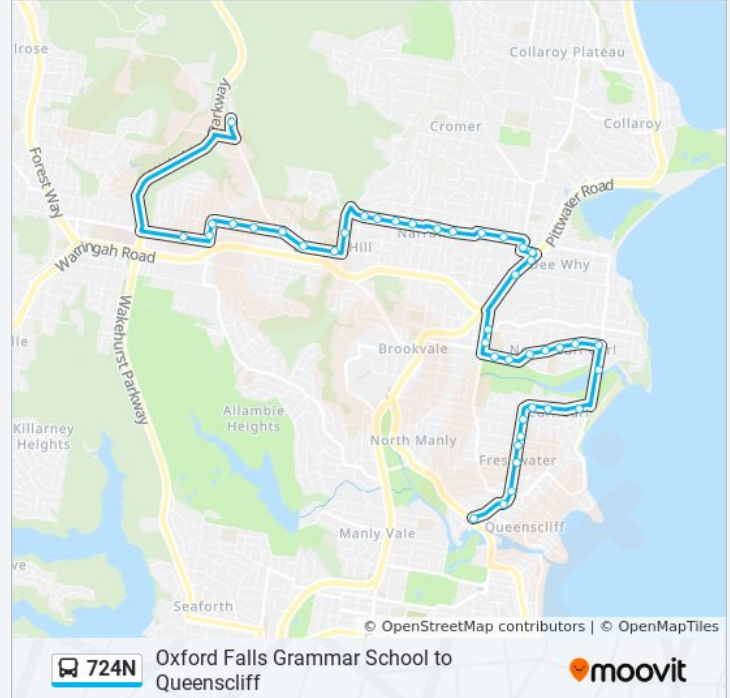

The 724N bus line Oxford Falls Grammar School to Queenscliff has one route. For regular weekdays, their operation hours are:

(1) Oliver Street near Pittwater Road: 15:45

Use the Moovit App to find the closest 724N bus station near you and find out when is the next 724N bus arriving.

Direction: Oliver Street near Pittwater Road

41 stops

[VIEW LINE SCHEDULE](#)

- Oxford Falls Grammar School, Oxford Falls Rd
- Frenchs Forest Rd at Romford Rd
- Patanga Park, Patanga Rd
- Patanga Rd at Iris St
- Iris St at Karabah Pl
- Iris St opp Jones St
- Holy Trinity Anglican Church, Tristram Rd
- Tristram Rd at Boyer Rd
- Beacon Hill Public School, Tristram Rd
- Willandra Rd at Egan Pl
- McIntosh Rd at Cousins Rd
- McIntosh Rd after Careden Ave
- McIntosh Rd opp Loch Etive Pl
- McIntosh Rd opp Edward St
- Narraweena Public School, McIntosh Rd
- McIntosh Rd opp Mundara Pl
- McIntosh Rd at Victor Rd
- McIntosh Rd at Vale Ave
- St Davids Ave at Pittwater Rd
- Dee Why Shops, Pittwater Rd
- Pittwater Rd after Pacific Pde

Direction: Oliver Street near Pittwater Road

Stops: 41

Trip Duration: 34 min

Line Summary:

Harbord Rd at Headland Rd

NBSC Manly Campus, Harbord Rd

Abbott Rd opp Denzil Joyce Oval

Abbott Rd opp Reub Hudson Oval

Bennett St before Oliver St

Oliver St after Brighton St

Harbord Public School, Oliver St

Oliver St before Wyuna Ave

Oliver St opp Johnson St

Oliver St at Lawrence St

Oliver St at Cavill St

Oliver St at Pittwater Rd