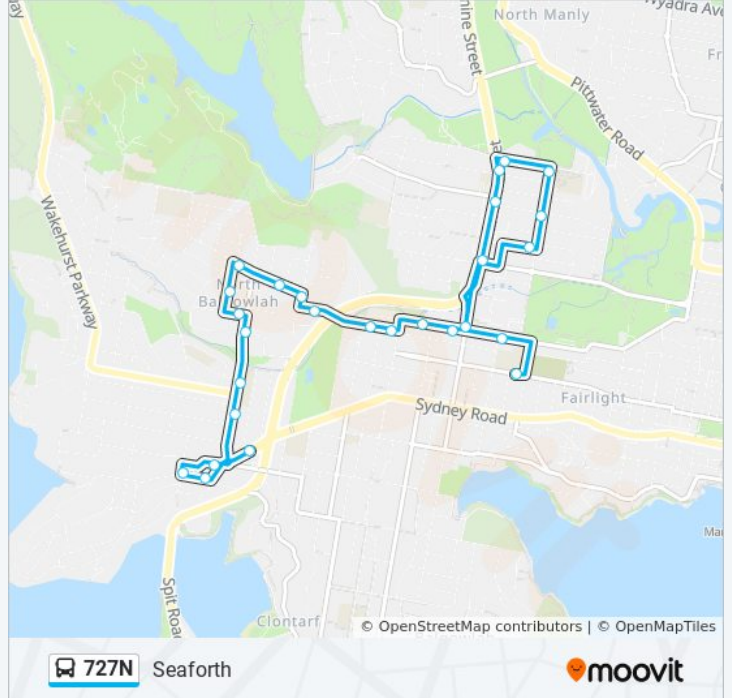

The 727N bus line Seaforth has one route. For regular weekdays, their operation hours are:

(1) Seaforth: 15:25

Use the Moovit App to find the closest 727N bus station near you and find out when is the next 727N bus arriving.

Direction: Seaforth

27 stops

[VIEW LINE SCHEDULE](#)

- West Manly Public School, Griffiths St
- Balgowlah Rd at Boyle St
- Condamine St at Balgowlah Rd
- Koorala St before Quirk Rd
- Quirk Rd at Innes Rd
- NBSC Mackellar Girls, Quirk Rd, Stand E
- Campbell Pde before Condamine St
- Condamine St at Gordon St
- Manly Vale Community Centre, Condamine St
- Manly Vale B-Line, Condamine St
- Balgowlah Rd after Condamine St
- Balgowlah Rd after Woodland St
- Kitchener St after West St
- Kitchener St before Wanganella St
- Myrtle St opp Abingdon St
- Daisy St at Woodbine St
- Woodbine St opp Tottenham St
- Woodbine St opp Woodbine Street Shops
- Hunter St before St Pauls Rd
- St Pauls Rd before Bangaroo St
- Bangaroo St at Serpentine Cres
- Seaforth Public School, Brook Rd

727N bus Time Schedule

Seaforth Route Timetable:

Sunday	Not Operational
Monday	15:25
Tuesday	15:25
Wednesday	15:25
Thursday	15:25
Friday	15:25
Saturday	Not Operational

727N bus Info

Direction: Seaforth

Stops: 27

Trip Duration: 26 min

Line Summary:

Seaforth Public School, Frenchs Forest Rd

Ross St at Sydney Rd

Panorama Pde at Ponsonby Pde

Ponsonby Pde opp Old Sydney Rd

Sydney Rd after Kempbridge Ave

727N bus time schedules and route maps are available in an offline PDF at moovitapp.com. Use the [Moovit App](#) to see live bus times, train schedule or subway schedule, and step-by-step directions for all public transit in Sydney.