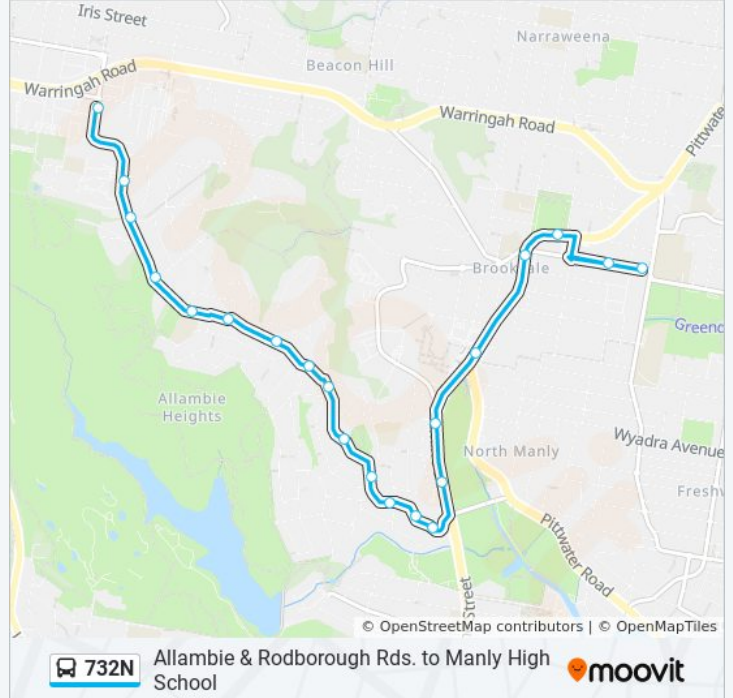

**Direction: Manly HS**

21 stops

[VIEW LINE SCHEDULE](#)

- Allambie Rd after Rodborough Rd
- Allambie Rd at Sunlea Pl
- Allambie Rd at Mortain Ave
- Allambie Rd at Darmour Ave
- Allambie Rd opp Allambie Heights Public School
- Allambie Rd at Inglebar Ave
- Allambie Rd after Kirra Rd
- Allambie Rd at Kirra Rd
- Allambie Rd at Corkery Cres
- Allambie Rd after Corkery Cres
- Allambie Rd opp Eerawy Rd
- Kentwell Rd before Orara Rd
- Kentwell Rd after Orara Rd
- Kentwell Rd before Condamine St
- Condamine St after James St
- Condamine St at Pozieres Pde
- Warringah Mall, Pittwater Rd, Stand D
- Pittwater Rd at Old Pittwater Rd
- Brookvale Oval, Pittwater Rd
- Winbourne Rd before Carter Rd
- Winbourne Rd before Harbord Rd

**Direction:** Manly HS

**Stops:** 21

**Trip Duration:** 20 min

**Line Summary:**

### Direction: St Luke's Dy

46 stops

[VIEW LINE SCHEDULE](#)

Oxford Falls Grammar School, Oxford Falls Rd

Holy Trinity Anglican Church, Tristram Rd

Tristram Rd at Boyer Rd

Beacon Hill Public School, Tristram Rd

### 732N bus Info

**Direction:** St Luke's Dy

**Stops:** 46

**Trip Duration:** 34 min

**Line Summary:**

Caroola Rd opp Cromer Public School

Grover Ave before Carrington Ave

Carrington Ave opp Washington Ave