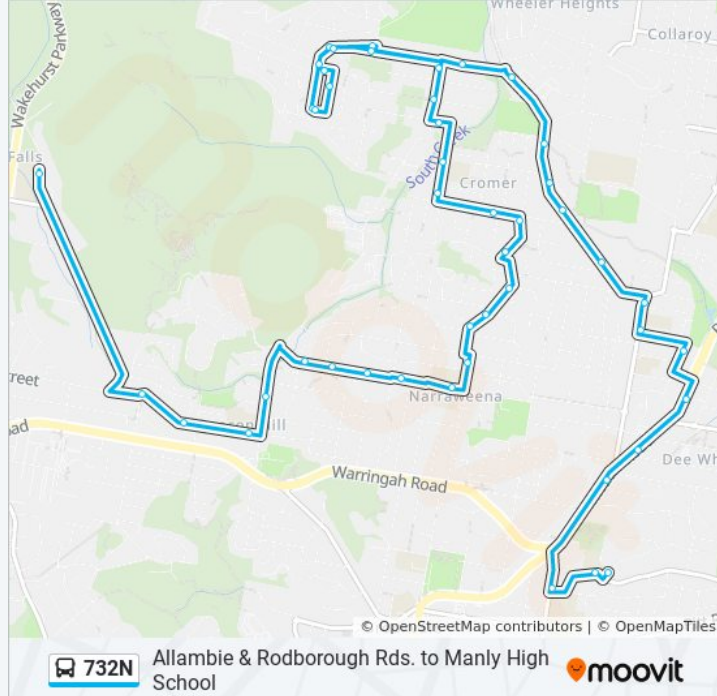

Caroola Rd opp Cromer Public School

Grover Ave before Carrington Ave

Carrington Ave opp Washington Ave

Carrington Ave at Toronto Ave

Toronto Ave opp Cromer Rd

Toronto Ave opp Truman Reserve

Truman Ave at Badcoe Rd

Truman Ave opp Truman Ave Shops

Howse Cres at Truman Ave

McNamara Rd opp Howse Cres

Badcoe Rd before Truman Ave

Truman Reserve, Toronto Ave

Toronto Ave at Cromer Rd

Toronto Ave opp Carrington Ave

South Creek Rd opp Toronto Ave

Fisher Rd North opp Grover Ave

Dee Why Bowling & Recreation Club, Fisher Rd North

Fisher Rd North opp Carawa Rd

Dee Why Gardens Retirement Village, Fisher Rd North

Fisher Rd at Ilikai Pl

Fisher Rd at Lismore Ave

Westminster Ave after Lismore Ave

Dee Why RSL Club, Pittwater Rd

Dee Why Shops, Pittwater Rd

Pittwater Rd after Pacific Pde

Harbord Rd at Headland Rd

St Luke's Grammar School, Headland Rd

St Luke's Grammar School, Quirk St

732N bus time schedules and route maps are available in an offline PDF at moovitapp.com. Use the [Moovit App](#) to see live bus times, train schedule or subway schedule, and step-by-step directions for all public transit in Sydney.

[About Moovit](#) • [MaaS Solutions](#) • [Supported Countries](#) •

Check Live Arrival Times