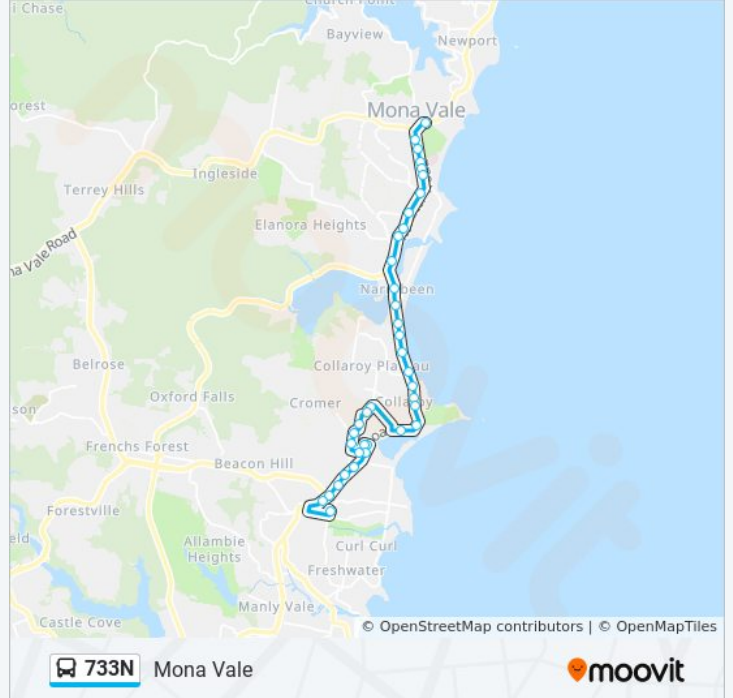

 **733N**

Mona Vale

Get The App

The 733N bus line Mona Vale has one route. For regular weekdays, their operation hours are:

(1) Mona Vale: 14:40

Use the Moovit App to find the closest 733N bus station near you and find out when is the next 733N bus arriving.

**Direction: Mona Vale**

37 stops

[VIEW LINE SCHEDULE](#)

- NBSC Manly Campus, Harbord Rd
- Manly Leagues Club, Pittwater Rd
- Pittwater Rd at Warringah Rd
- Pittwater Rd at May Rd
- Pittwater Rd opp Pacific Pde
- Dee Why B-Line, Pittwater Rd
- Pittwater Rd at Hawkesbury Ave
- Lismore Ave after Pittwater Rd
- Westminster Ave after Lismore Ave
- Regent St at Westminster Ave
- Fisher Rd at Tor Rd
- Fisher Rd opp Ilikai Pl
- Campbell Ave after Bruzzano Pl
- Parkes Rd opp Pittwater House School
- Parkes Rd opp Westmoreland Ave
- Pittwater Rd at Hadleigh Ave
- Pittwater Rd before Hay St
- Pittwater Rd opp Griffith Park
- Pittwater Rd at Ocean Gr
- Pittwater Rd opp Brissenden Ave
- Collaroy B-Line, Pittwater Rd
- Pittwater Rd at Ramsay St

**Stops:** 37

**Trip Duration:** 35 min

**Line Summary:**

Pittwater Rd at Clarke St  
Pittwater Rd at Goodwin St  
Pittwater Rd before Narrabeen St  
Narrabeen B-Line, Pittwater Rd  
Pittwater Rd at Nareen Pde  
Northern Beaches Community College, Pittwater Rd  
Pittwater Rd at Namona St  
Warriewood B-Line, Pittwater Rd  
Pittwater Rd before Warriewood Rd  
Pittwater Rd at Elimatta Rd  
Pittwater Rd opp Coronation St  
Pittwater Rd before Jenkins St  
Pittwater Rd at Rowan St  
Pittwater Rd opp Mona Vale Bowling Club  
Mona Vale B-Line, Barrenjoey Rd