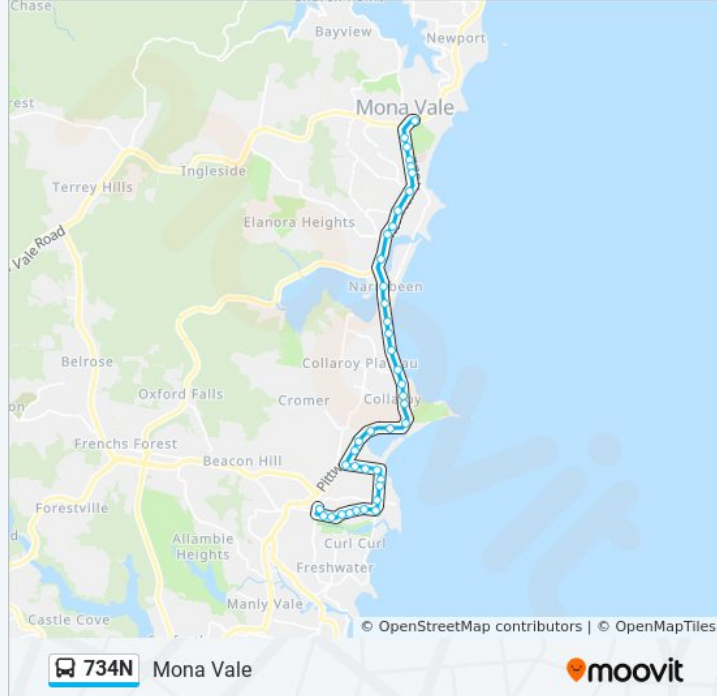

Pittwater Rd opp Brissenden Ave

Collaroy B-Line, Pittwater Rd

Pittwater Rd at Ramsay St

Pittwater Rd at Clarke St

Pittwater Rd at Goodwin St

Pittwater Rd before Narrabeen St

Narrabeen B-Line, Pittwater Rd

Pittwater Rd at Nareen Pde

Northern Beaches Community College, Pittwater Rd

Pittwater Rd at Namona St

Warriewood B-Line, Pittwater Rd

Pittwater Rd before Warriewood Rd

Pittwater Rd at Elimatta Rd

Pittwater Rd opp Coronation St

Pittwater Rd before Jenkins St

Pittwater Rd at Rowan St

Pittwater Rd opp Mona Vale Bowling Club

Mona Vale B-Line, Barrenjoey Rd

734N bus time schedules and route maps are available in an offline PDF at moovitapp.com. Use the [Moovit App](#) to see live bus times, train schedule or subway schedule, and step-by-step directions for all public transit in Sydney.

[About Moovit](#) • [MaaS Solutions](#) • [Supported Countries](#) • [Mooviter Community](#)

© 2024 Moovit - All Rights Reserved

Check Live Arrival Times