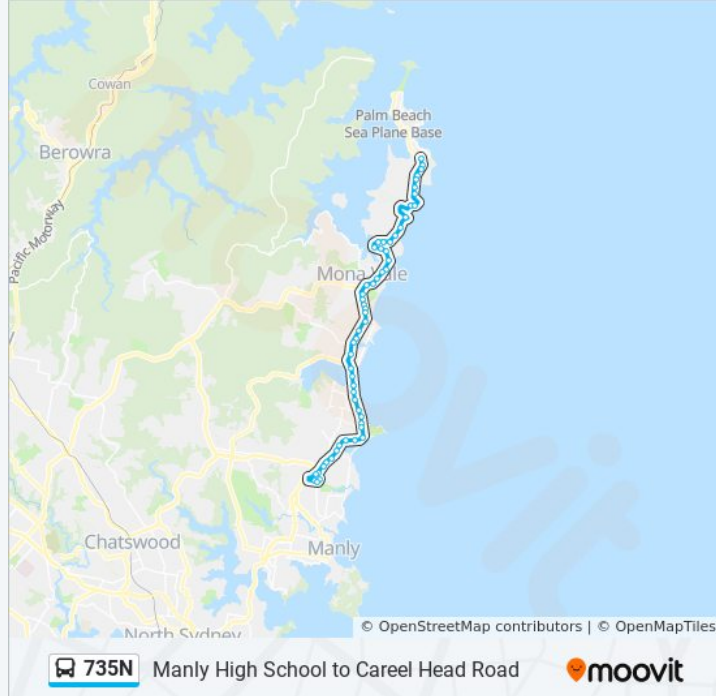

 **735N**

Manly High School to Careel Head Road

[Get The App](#)

The 735N bus line Manly High School to Careel Head Road has one route. For regular weekdays, their operation hours are:

(1) Avalon: 15:33

Use the Moovit App to find the closest 735N bus station near you and find out when is the next 735N bus arriving.

Beaconsfield St opp Newport Public School

Kalinya St before Queens Pde

Gladstone Rd at King St

Gladstone Rd at Woolcott St

Newport Park, Gladstone Rd

Barrenjoey Rd before Robertson Rd

Barrenjoey Rd at Neptune Rd

Barrenjoey Rd after The Serpentine

Barrenjoey Rd after Old Barrenjoey Rd

Barrenjoey Rd opp 490

Barrenjoey Rd at Avalon Pde

Barrenjoey Rd at Central Rd

Barrenjoey Rd after Wollstonecraft Ave

Barrenjoey Rd after George St

Barrenjoey Rd after North Avalon Rd

Whale Beach Rd before Burrawong Rd

Carreel Head Rd at Burrawong Rd

735N bus time schedules and route maps are available in an offline PDF at moovitapp.com. Use the [Moovit App](#) to see live bus times, train schedule or subway schedule, and step-by-step directions for all public transit in Sydney.