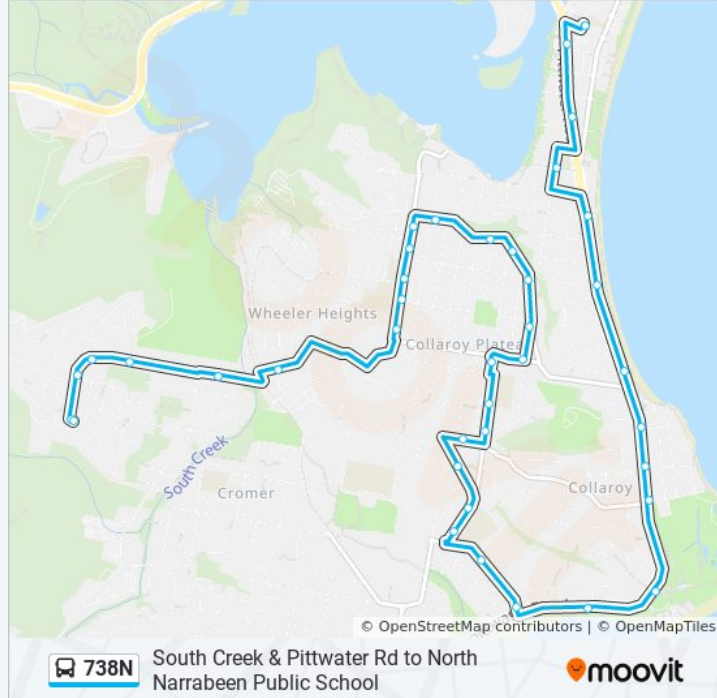

Stops: 39

Trip Duration: 30 min

Line Summary:

Teloepa St at Hilma St

Hilma St at Edgecliffe Bvd

Edgecliffe Bvd at Acacia St

Edgecliffe Bvd at Aubreen St

Edgecliffe Bvd at Blandford St

Toronto Ave before Carrington Ave

Toronto Ave opp Cromer Rd

Toronto Ave opp Truman Reserve

Truman Ave at Badcoe Rd

Truman Ave opp Truman Ave Shops

Howse Cres at Truman Ave

Direction: North Narrabeen PS

20 stops

[VIEW LINE SCHEDULE](#)

Pittwater Rd before South Creek Rd

Pittwater Rd at Hadleigh Ave

Pittwater Rd before Hay St

Pittwater Rd opp Griffith Park

Pittwater Rd at Ocean Gr

Pittwater Rd opp Brissenden Ave

Collaroy B-Line, Pittwater Rd

738N bus Info

Direction: North Narrabeen PS

Stops: 20

Trip Duration: 17 min

Line Summary:

Pittwater Rd before Narrabeen St

Narrabeen B-Line, Pittwater Rd

Waterloo St at Ocean St