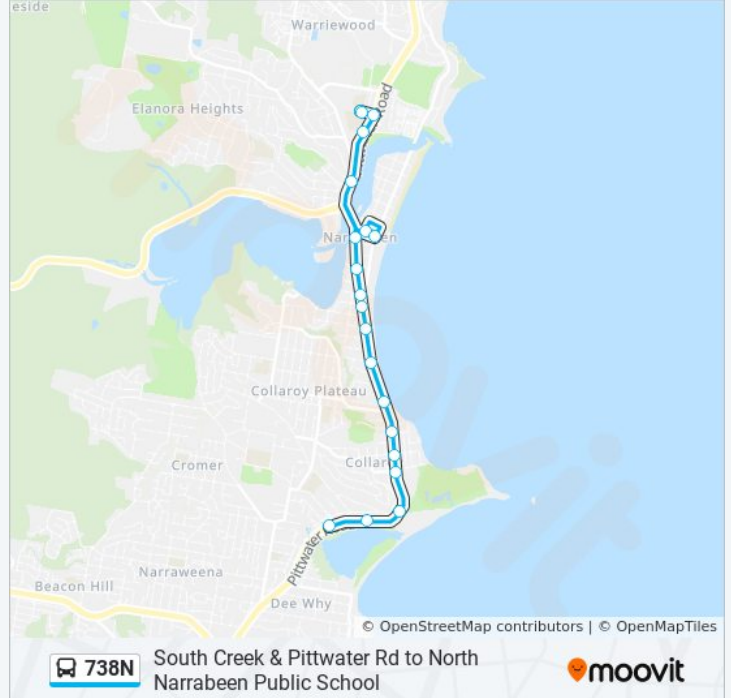

Pittwater Rd before Narrabeen St

Narrabeen B-Line, Pittwater Rd

Waterloo St at Ocean St

St Josephs Church, Lagoon St

Pittwater Rd at Nareen Pde

Northern Beaches Community College, Pittwater Rd

Pittwater Rd at Namona St

Narrabeen Sports High School, Namona St

Narabeen North Public School, Namona St

738N bus time schedules and route maps are available in an offline PDF at moovitapp.com. Use the [Moovit App](#) to see live bus times, train schedule or subway schedule, and step-by-step directions for all public transit in Sydney.

[About Moovit](#) • [MaaS Solutions](#) • [Supported Countries](#) • [Mooviter Community](#)

© 2024 Moovit - All Rights Reserved

Check Live Arrival Times