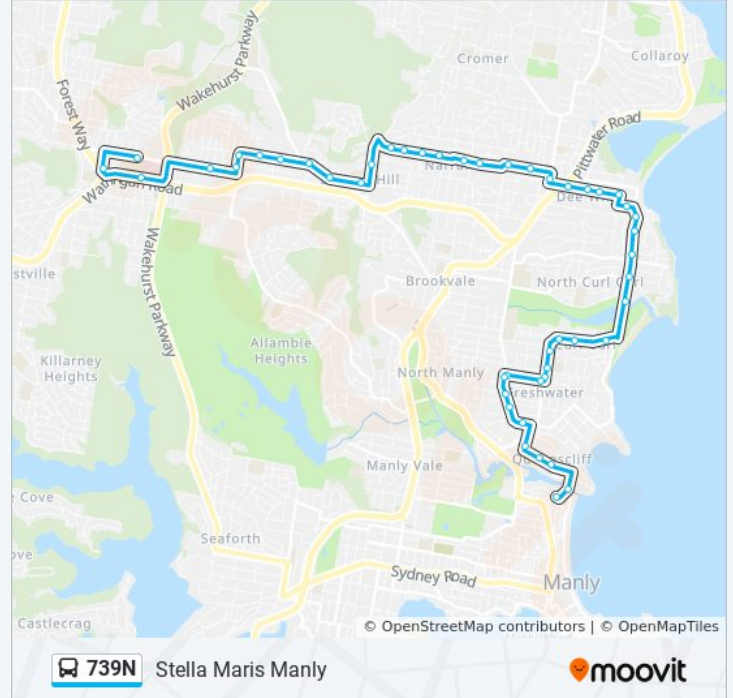

Narraweena Public School, McIntosh Rd

McIntosh Rd opp Mundara Pl

McIntosh Rd at Victor Rd

McIntosh Rd at Vale Ave

St Davids Ave at Pittwater Rd

Howard Ave after Pittwater Rd

Walter Gors Park, Howard Ave

Howard Ave at Avon Rd

Howard Ave at Clyde Rd

Oaks Ave before The Strand

The Strand at Pacific Pde

Griffin Rd after Boronia St

Griffin Rd at Tasman St

Griffin Rd at Pitt Rd

Griffin Rd after Abbott Rd

Adams St at Farnell St

Adams St at Park St

Bennett St before Oliver St

Oliver St after Brighton St

Harbord Public School, Oliver St

Oliver St before Wyuna Ave

Wyuna Ave at Oliver St

Wyuna Ave at Harbord Rd

Harbord Rd at Wyuna Ave

Harbord Rd opp Coles Rd

Harbord Rd after Soldiers Ave

Lawrence St opp Cavill St

Cavill St before Dalley St

Queenscliff Rd at Dalley St

Queenscliff Rd opp Greycliffe St

Queenscliff SLSC, North Steyne

Stella Maris College, Eurobin St, Stand C