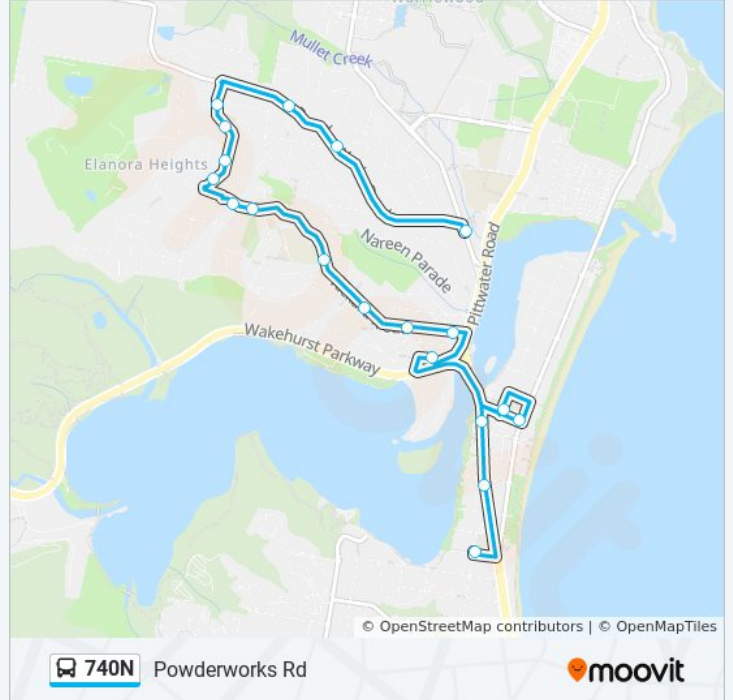

740N bus time schedules and route maps are available in an offline PDF at moovitapp.com. Use the [Moovit App](#) to see live bus times, train schedule or subway schedule, and step-by-step directions for all public transit in Sydney.

[About Moovit](#) • [MaaS Solutions](#) • [Supported Countries](#) • [Mooviter Community](#)

© 2024 Moovit - All Rights Reserved

Check Live Arrival Times