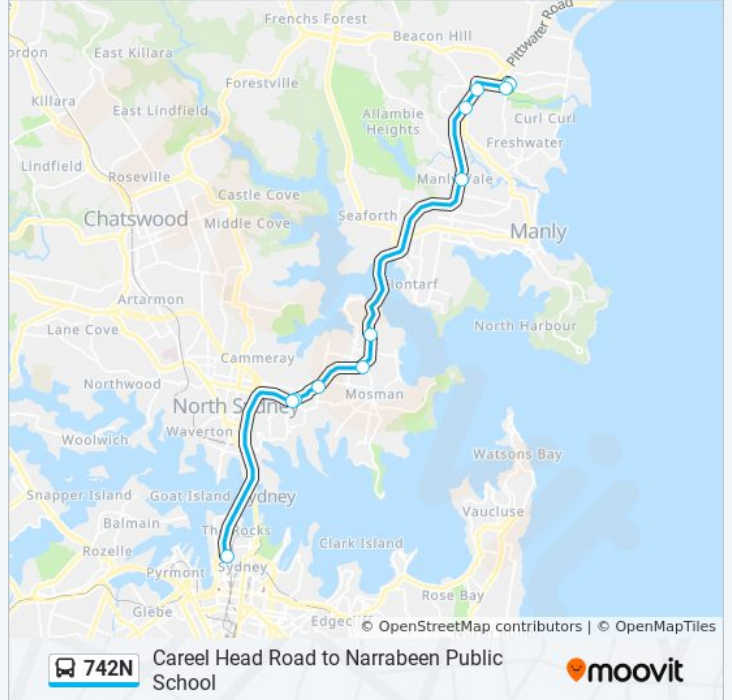

Use the Moovit App to find the closest 742N bus station near you and find out when is the next 742N bus arriving.

Direction: City Wynyard

11 stops

[VIEW LINE SCHEDULE](#)

NBSC Manly Campus, Harbord Rd
Winbourne Rd after Harbord Rd
Pittwater Rd after Chard Rd
Warringah Mall, Pittwater Rd, Stand B
Manly Vale Community Centre, Condamine St
Spit Rd opp Bickell Rd
Spit Junction B-Line, Spit Rd
Military Rd before Cabramatta Rd
Neutral Bay Junction, Military Rd, Stand D
Neutral Bay Junction, Military Rd, Stand B
Wynyard Station, York St, Stand M

Stops: 11

Trip Duration: 42 min

Line Summary:

Direction: Narrabeen

74 stops

[VIEW LINE SCHEDULE](#)

- Carreel Head Rd at Burrawong Rd
- Barrenjoey Rd opp Careel Bay Tennis Club
- Barrenjoey Rd at North Avalon Rd
- Barrenjoey Rd opp George St
- Barrenjoey Rd opp Wollstonecraft Ave
- Barrenjoey Rd opp Central Rd
- Barrenjoey Rd near Avalon Pde
- Barrenjoey Rd after The Crescent
- 484 Barrenjoey Rd
- Barrenjoey Rd opp Old Barrenjoey Rd
- Barrenjoey Rd before The Serpentine
- Newport Surf Club, Neptune Rd
- Barrenjoey Rd after Bramley Ave
- Gladstone Rd opp Newport Park
- Gladstone Rd opp Woolcott St
- Trafalgar Park, Gladstone St
- Kalinya St opp Dearin Reserve
- Kalinya St after Queens Pde

Trip Duration: 70 min

Line Summary:

Newport Public School, Beaconsfield St

Beaconsfield St at Barrenjoey Rd

Barrenjoey Rd before Karloo Pde

Barrenjoey Rd at Hillcrest Ave

Barrenjoey Rd opp Waterview St

Barrenjoey Rd opp Bassett St

Barrenjoey Rd before Darley St

Barrenjoey Rd opp Village Park

Mona Vale Rd opp Bungan St

Mona Vale Rd opp Oliver Way

Foley St opp Pittwater Memorial Bowling Club

Warriewood Rd after Vineyard St

Warriewood Rd after Moriac St