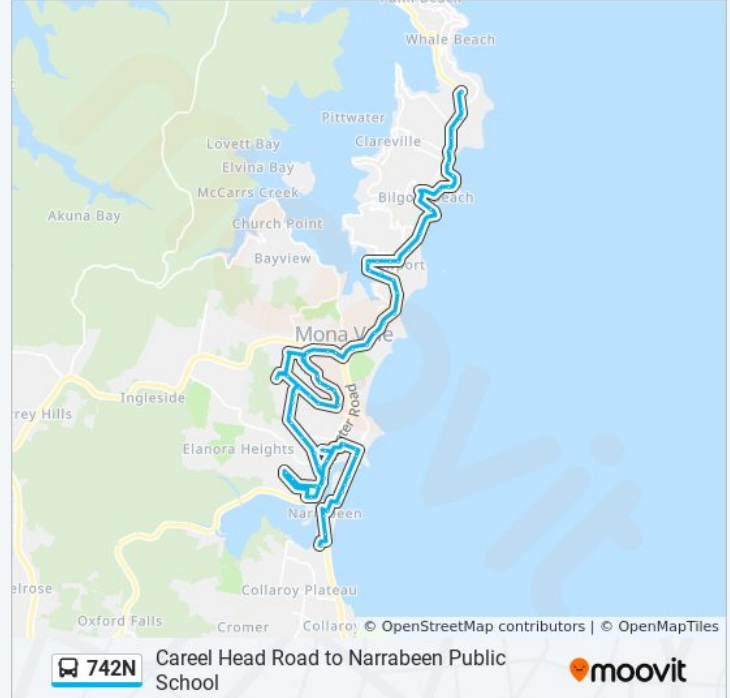

Newport Public School, Beaconsfield St

Beaconsfield St at Barrenjoey Rd

Barrenjoey Rd before Karloo Pde

Barrenjoey Rd at Hillcrest Ave

Barrenjoey Rd opp Waterview St

Barrenjoey Rd opp Bassett St

Barrenjoey Rd before Darley St

Barrenjoey Rd opp Village Park

Mona Vale Rd opp Bungan St

Mona Vale Rd opp Oliver Way

Foley St opp Pittwater Memorial Bowling Club

Warriewood Rd after Vineyard St

Warriewood Rd after Moriac St

Warriewood Rd after Manooka Pl

Warriewood Rd before Alameda Way

Warriewood Rd at Macedon Pl

Macpherson St after Boondah Rd

Macpherson St before Fantail Ave

Macpherson St before Garden St

Macpherson St before Casuarina Dr

Mater Maria College

Warriewood Rd after Vineyard St

Warriewood Rd after Moriac St

Warriewood Rd after Manooka Pl

Warriewood Rd before Alameda Way

Warriewood Rd at Macedon Pl

Macpherson St after Boondah Rd

Macpherson St before Fantail Ave

Macpherson St before Garden St

Garden St after Macpherson St

Garden St at Shearwater Dr

Garden St opp Opal Seaside Aged Care

Garden St opp Irrawong Rd