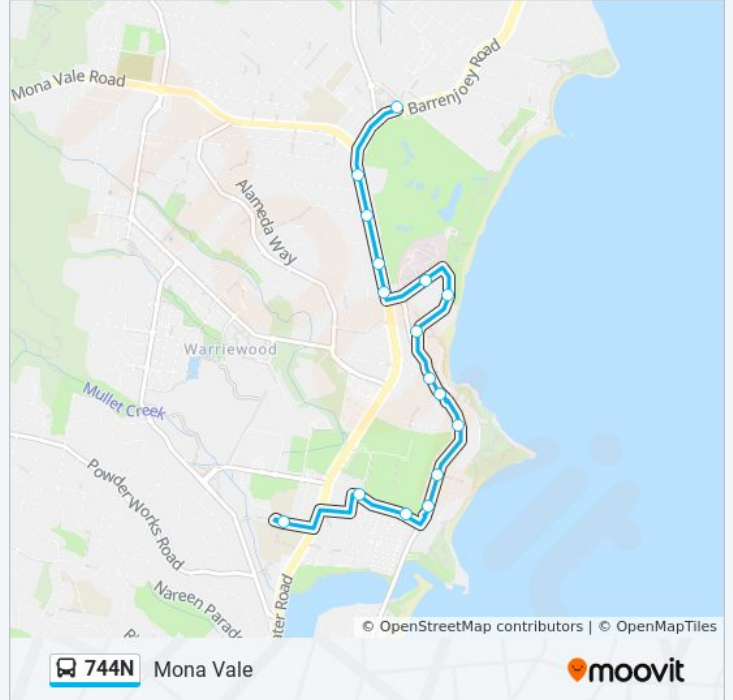

744N bus time schedules and route maps are available in an offline PDF at moovitapp.com. Use the [Moovit App](#) to see live bus times, train schedule or subway schedule, and step-by-step directions for all public transit in Sydney.

[About Moovit](#) • [MaaS Solutions](#) • [Supported Countries](#) • [Mooviter Community](#)

© 2024 Moovit - All Rights Reserved

Check Live Arrival Times