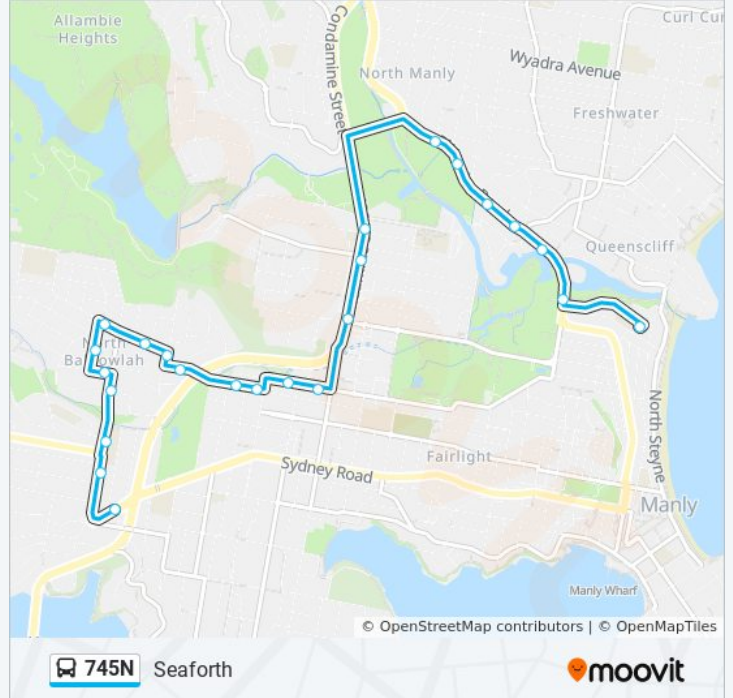

 745N

Seaforth

Get The App

The 745N bus line Seaforth has one route. For regular weekdays, their operation hours are:

(1) Seaforth: 15:35

Use the Moovit App to find the closest 745N bus station near you and find out when is the next 745N bus arriving.

**Direction: Seaforth**

24 stops

[VIEW LINE SCHEDULE](#)

Stella Maris College, Collingwood St, Stand B

Keirle Park, Pittwater Rd

Mill Park, Pittwater Rd

Pittwater Rd opp Girard St

Pittwater Rd at Riverview Pde

**745N bus Info**

**Direction:** Seaforth

**Stops:** 24

**Trip Duration:** 22 min

**Line Summary:**

Seaforth Public School, Frenchs Forest Rd

Sydney Rd after Kempbridge Ave

745N bus time schedules and route maps are available in an offline PDF at [moovitapp.com](https://moovitapp.com). Use the Moovit App to see live bus times, train schedule or subway schedule, and step-by-step directions for all public transit in Sydney.

© 2024 Moovit - All Rights Reserved