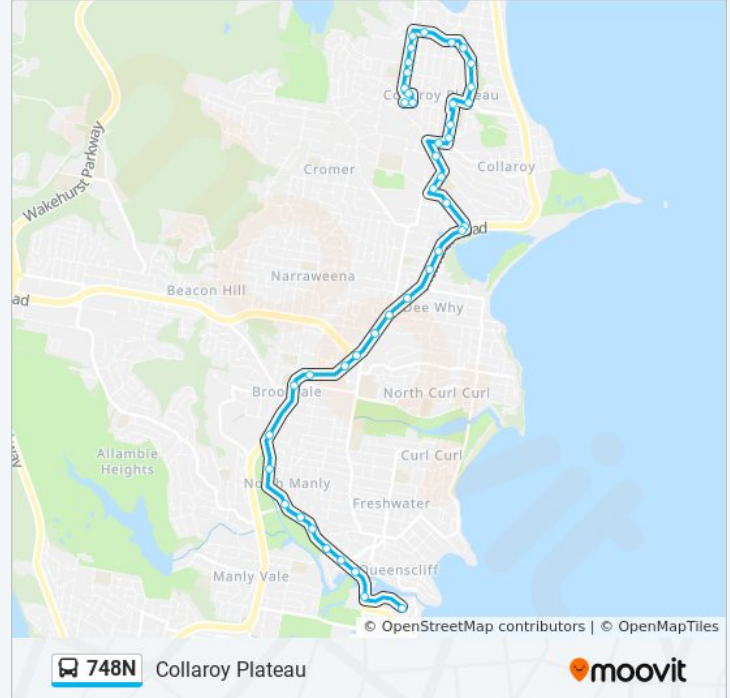

Parkes Rd opp Pittwater House School

Parkes Rd opp Westmoreland Ave

Parkes Rd at Orlando Rd

Anzac Ave at Kangaroo Rd

Plateau Rd opp Hilma St

Plateau Rd opp Collaroy Plateau Public School

Aubreen St at Telopea St

Telopea St at Hilma St

Hilma St at Edgecliffe Bvd

Edgecliffe Bvd at Acacia St

Edgecliffe Bvd at Aubreen St

Edgecliffe Bvd at Blandford St

Edgecliffe Bvd at Fuller St

Veterans Pde opp RSL ANZAC Village

Veterans Pde opp Lantana Ave

Veterans Pde opp Rose Ave

Collaroy Plateau Shops, Veterans Pde

Veterans Pde opp Ettalong St

Telopea St before Fuller St

Fuller St at Hall Ave

Hall Ave before Heather St

748N bus time schedules and route maps are available in an offline PDF at moovitapp.com. Use the [Moovit App](#) to see live bus times, train schedule or subway schedule, and step-by-step directions for all public transit in Sydney.

[About Moovit](#) • [MaaS Solutions](#) • [Supported Countries](#) • [Mooviter Community](#)

© 2024 Moovit - All Rights Reserved

Check Live Arrival Times