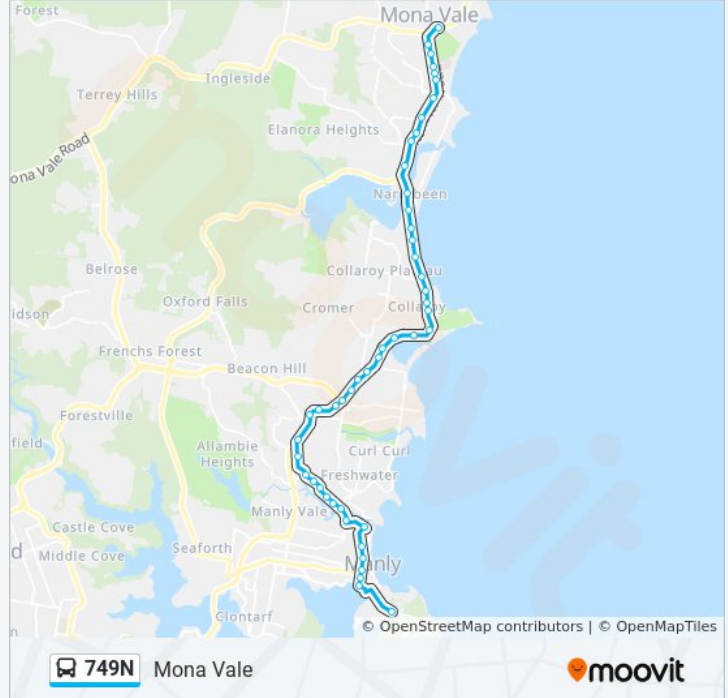

Dee Why B-Line, Pittwater Rd

Pittwater Rd at Hawkesbury Ave

Pittwater Rd at Lismore Ave

Pittwater Rd before South Creek Rd

Pittwater Rd at Hadleigh Ave

Pittwater Rd before Hay St

Pittwater Rd opp Griffith Park

Pittwater Rd at Ocean Gr

Pittwater Rd opp Brissenden Ave

Collaroy B-Line, Pittwater Rd

Pittwater Rd at Ramsay St

Pittwater Rd at Clarke St

Pittwater Rd at Goodwin St

Pittwater Rd before Narrabeen St

Narrabeen B-Line, Pittwater Rd

Pittwater Rd at Nareen Pde

Northern Beaches Community College, Pittwater Rd

Pittwater Rd at Namona St

Warriewood B-Line, Pittwater Rd

Pittwater Rd before Warriewood Rd

Pittwater Rd at Elimatta Rd

Pittwater Rd opp Coronation St

Pittwater Rd before Jenkins St

Pittwater Rd at Rowan St

Pittwater Rd opp Mona Vale Bowling Club

Mona Vale B-Line, Barrenjoey Rd

749N bus time schedules and route maps are available in an offline PDF at moovitapp.com. Use the [Moovit App](#) to see live bus times, train schedule or subway schedule, and step-by-step directions for all public transit in Sydney.

[About Moovit](#) • [MaaS Solutions](#) • [Supported Countries](#) • [Mooviter Community](#)

© 2024 Moovit - All Rights Reserved

Check Live Arrival Times