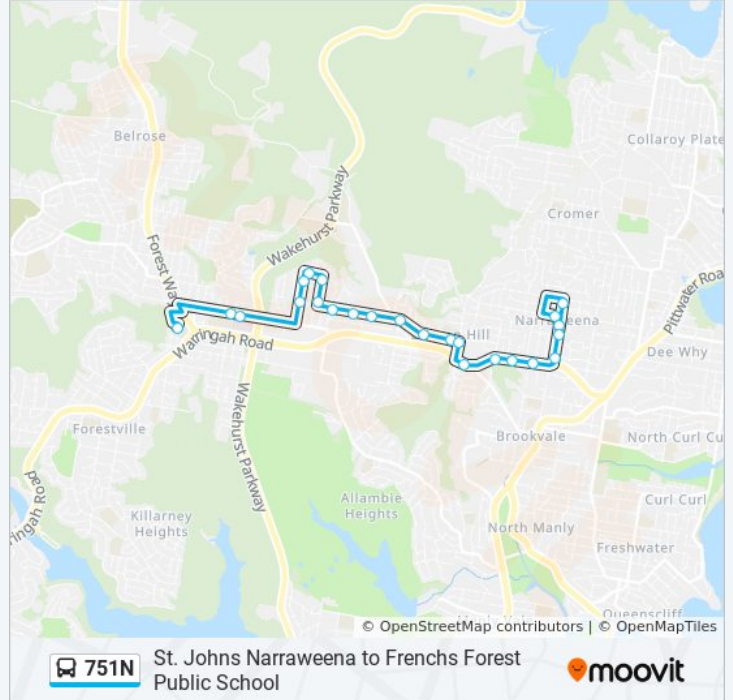

The 751N bus line St. Johns Narraweena to Frenchs Forest Public School has one route. For regular weekdays, their operation hours are:

(1) Frenchs Forest PS: 15:04

Use the Moovit App to find the closest 751N bus station near you and find out when is the next 751N bus arriving.

Direction: Frenchs Forest PS

24 stops

[VIEW LINE SCHEDULE](#)

- St John's Primary School, Alfred St
- Alfred St before Parr Pde
- Narraweena Public School, McIntosh Rd
- Narraweena Community Centre, Alfred St
- Alfred St before Warringah Rd
- Warringah Rd at Consul Rd
- Warringah Rd after Northcliffe Ave
- Warringah Rd opp McKillop Rd
- Warringah Rd before Willandra Rd
- Willandra Rd opp Beacon Hill Memorial Hall
- Tristram Rd opp Beacon Hill Public School
- Tristram Rd opp Boyer Rd
- Tristram Rd opp Holy Trinity Anglican Church
- Iris St before Jones St
- Iris St opp Karabah Pl
- Iris St at Patanga Rd
- Paxton St after Iris St
- Paxton St at Valley View Way
- Poulton Pde before Romford Rd
- Romford Rd at Robyn Ave
- Romford Rd at Iris St

Stops: 24

Trip Duration: 28 min

Line Summary:

Nth Beaches Hospital, Frenchs Forest Rd

The Forest High School, Frenchs Forest Rd, Stand C

Frenchs Forest Public School, Sorlie Pl

751N bus time schedules and route maps are available in an offline PDF at moovitapp.com. Use the [Moovit App](#) to see live bus times, train schedule or subway schedule, and step-by-step directions for all public transit in Sydney.