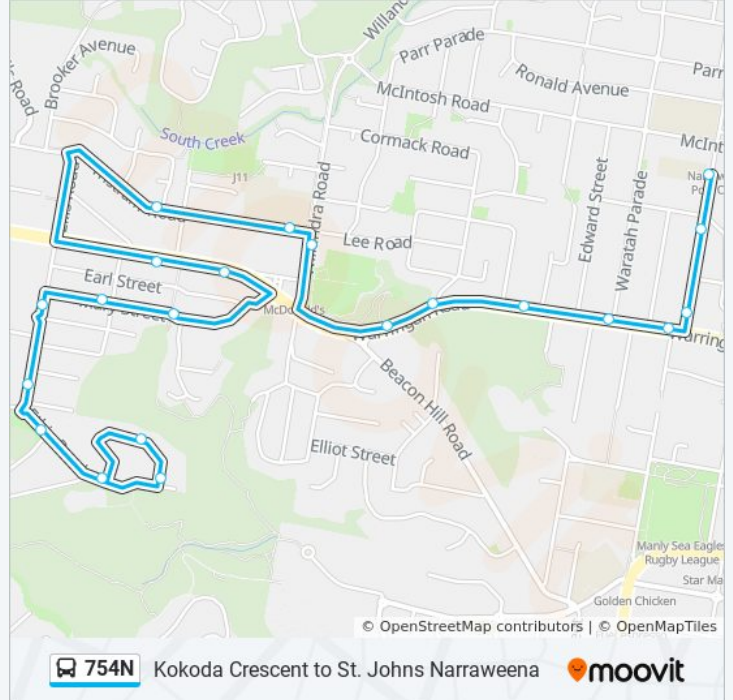

Direction: Beacon Hill

27 stops

[VIEW LINE SCHEDULE](#)

- St John's Primary School, Alfred St
- McIntosh Rd opp Narraweena Public School
- McIntosh Rd at Waratah Pde
- McIntosh Rd at Lascelles Rd
- McIntosh Rd at Eltham St
- McIntosh Rd at Careden Ave
- McIntosh Rd before Cousins Rd
- Willandra Rd opp Egan Pl
- Beacon Hill Memorial Hall, Willandra Rd
- Warringah Rd at Willandra Rd
- Warringah Rd opp Cornish Ave
- Warringah Rd before O'Connors Rd
- Tristram Rd at Boyer Rd
- Beacon Hill Public School, Tristram Rd
- Beacon Hill Memorial Hall, Willandra Rd
- Warringah Rd at Willandra Rd
- Mary St at Dresden Ave
- Mary St at O'Connors Rd
- Government Rd after Mary St
- Government Rd at Stephen St
- Ethie Rd opp Goroka Park

Direction: Beacon Hill

Stops: 27

Trip Duration: 25 min

Line Summary:

Owen Stanley Ave at Kokoda Cres
 40 Kokoda Cres
 Kokoda Cres at Owen Stanley Ave
 Goroka Park, Ethie Rd
 Government Rd opp Stephen St
 Government Rd opp Mary St

Direction: St. Johns Narraweena

21 stops
[VIEW LINE SCHEDULE](#)

Owen Stanley Ave at Kokoda Cres
 40 Kokoda Cres
 Kokoda Cres at Owen Stanley Ave
 Goroka Park, Ethie Rd
 Government Rd opp Stephen St
 Government Rd opp Mary St
 Mary St at O'Connors Rd
 Mary St opp Dresden Ave
 Warringah Rd opp Cornish Ave
 Warringah Rd before O'Connors Rd
 Tristram Rd at Boyer Rd
 Beacon Hill Public School, Tristram Rd
 Beacon Hill Memorial Hall, Willandra Rd
 Warringah Rd opp Beacon Hill Rd
 Warringah Rd at McKillop Rd
 Warringah Rd at Lascelles Rd
 Warringah Rd at Waratah Pde
 Warringah Rd before Alfred St

754N bus Info

Direction: St. Johns Narraweena
Stops: 21
Trip Duration: 18 min
Line Summary:

Alfred St after Warringah Rd

Alfred St opp Narraweena Community Centre

St John's Primary School, Alfred St

754N bus time schedules and route maps are available in an offline PDF at moovitapp.com. Use the [Moovit App](#) to see live bus times, train schedule or subway schedule, and step-by-step directions for all public transit in Sydney.