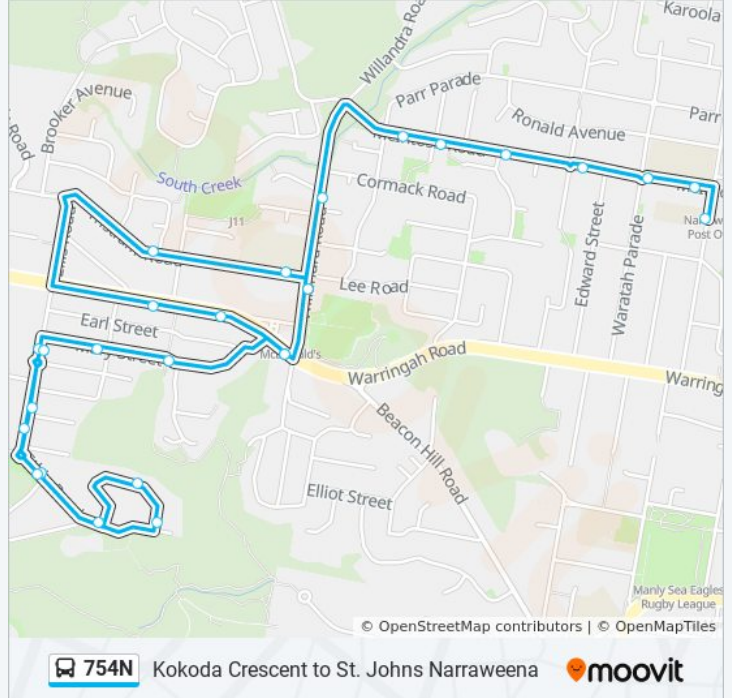

Direction: Beacon Hill

27 stops

[VIEW LINE SCHEDULE](#)

- St John's Primary School, Alfred St
- McIntosh Rd opp Narraweena Public School
- McIntosh Rd at Waratah Pde
- McIntosh Rd at Lascelles Rd
- McIntosh Rd at Eltham St
- McIntosh Rd at Careden Ave
- McIntosh Rd before Cousins Rd
- Willandra Rd opp Egan Pl
- Beacon Hill Memorial Hall, Willandra Rd
- Warringah Rd at Willandra Rd
- Warringah Rd opp Cornish Ave
- Warringah Rd before O'Connors Rd
- Tristram Rd at Boyer Rd
- Beacon Hill Public School, Tristram Rd
- Beacon Hill Memorial Hall, Willandra Rd
- Warringah Rd at Willandra Rd
- Mary St at Dresden Ave
- Mary St at O'Connors Rd
- Government Rd after Mary St
- Government Rd at Stephen St
- Ethie Rd opp Goroka Park

Direction: Beacon Hill

Stops: 27

Trip Duration: 25 min

Line Summary:

Owen Stanley Ave at Kokoda Cres
 40 Kokoda Cres
 Kokoda Cres at Owen Stanley Ave
 Goroka Park, Ethie Rd
 Government Rd opp Stephen St
 Government Rd opp Mary St

Direction: St. Johns Narraweena

21 stops
[VIEW LINE SCHEDULE](#)

Owen Stanley Ave at Kokoda Cres
 40 Kokoda Cres
 Kokoda Cres at Owen Stanley Ave
 Goroka Park, Ethie Rd
 Government Rd opp Stephen St
 Government Rd opp Mary St
 Mary St at O'Connors Rd
 Mary St opp Dresden Ave
 Warringah Rd opp Cornish Ave
 Warringah Rd before O'Connors Rd
 Tristram Rd at Boyer Rd
 Beacon Hill Public School, Tristram Rd
 Beacon Hill Memorial Hall, Willandra Rd
 Warringah Rd opp Beacon Hill Rd
 Warringah Rd at McKillop Rd
 Warringah Rd at Lascelles Rd
 Warringah Rd at Waratah Pde
 Warringah Rd before Alfred St

754N bus Info

Direction: St. Johns Narraweena
Stops: 21
Trip Duration: 18 min
Line Summary:

Alfred St after Warringah Rd

Alfred St opp Narraweena Community Centre

St John's Primary School, Alfred St

754N bus time schedules and route maps are available in an offline PDF at moovitapp.com. Use the [Moovit App](#) to see live bus times, train schedule or subway schedule, and step-by-step directions for all public transit in Sydney.