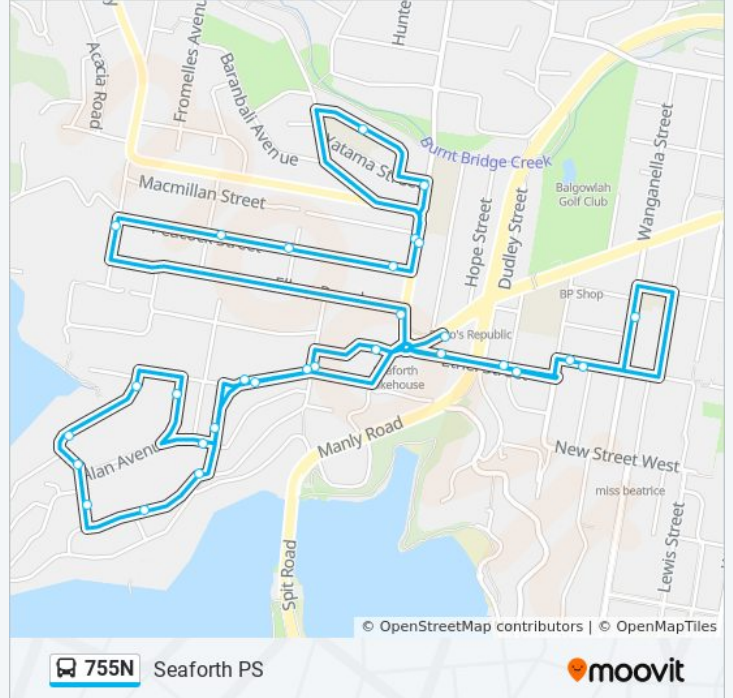

**Direction: Seaforth PS**

30 stops

[VIEW LINE SCHEDULE](#)

- Sydney Rd opp Kempbridge Ave
- Ross St at Sydney Rd
- Panorama Pde at Ponsonby Pde
- Ponsonby Pde before Palmerston Pl
- Alan Ave after Palmerston Pl
- Salisbury Sq before Ponsonby Pde
- Seaforth Cres opp Sangrado Park
- Seaforth Cres after Princes Prom
- Princes Prom at Alan Ave
- Princes Prom opp Richmond Rd
- Edgecliffe Esp opp Ashton Ave
- Edgecliffe Esp at Palmerston Pl
- Palmerston Pl after Alan Ave
- Ponsonby Pde opp Palmerston Pl
- Ponsonby Pde at Panorama Pde
- Balgowlah RSL Memorial Club, Ethel St
- Ethel St at Coral St
- Upper Beach St after Maretimo St
- St Cecilia's Catholic Primary School, Wanganella St
- Upper Beach St at Kareema St
- Ethel St at Plant St

**Stops:** 30

**Trip Duration:** 23 min

**Line Summary:**

Frenchs Forest Rd at Ellery Pde

Dalwood Ave opp Peacock St

Peacock St after Redman St

Peacock St at Reid St

Peacock St before Frenchs Forrest Rd

### Direction: The Bluff

18 stops

[VIEW LINE SCHEDULE](#)

Seaforth Public School, Benelong St

Seaforth Public School, Frenchs Forest Rd

Peacock St after Frenchs Forrest Rd

Peacock St at Reid St

Peacock St at Redman St

## Check Live Arrival Times