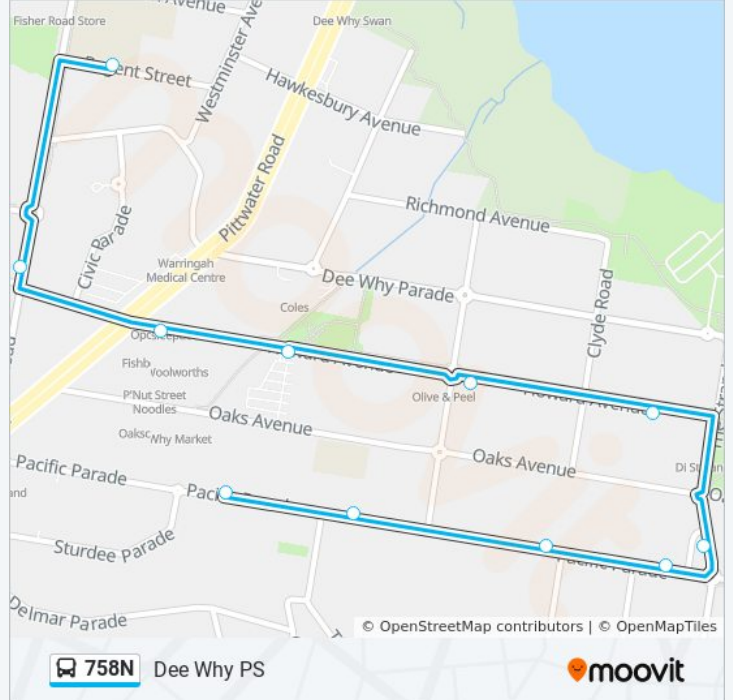

 **758N**

Dee Why PS

Get The App

The 758N bus line (Dee Why PS) has 2 routes. For regular weekdays, their operation hours are:

(1) Dee Why PS: 08:43(2) St. Kevins Primary: 15:07

Use the Moovit App to find the closest 758N bus station near you and find out when is the next 758N bus arriving.

Direction: Dee Why PS

11 stops

[VIEW LINE SCHEDULE](#)

Pacific Pde opp Sturdee Pde
Pacific Pde opp The Crescent
Pacific Pde opp Wheeler Pde
Pacific Pde at The Strand
The Strand after Pacific Pde
Howard Ave after The Strand
Howard Ave at Avon Rd
Howard Ave opp Walter Gors Park
Howard Ave before Pittwater Rd
Fisher Rd at McIntosh Rd
Dee Why Public School, Regent St

Direction: Dee Why PS

Stops: 11

Trip Duration: 11 min

Line Summary:

Direction: St. Kevins Primary

12 stops

[VIEW LINE SCHEDULE](#)

- Dee Why Public School, Regent St
- Dee Why RSL Club, Pittwater Rd
- Dee Why Shops, Pittwater Rd
- Pacific Pde opp Sturdee Pde
- Pacific Pde opp The Crescent
- Pacific Pde at Avon Rd
- Pacific Pde opp Wheeler Pde
- Pacific Pde at The Strand
- The Strand after Pacific Pde
- Howard Ave after The Strand
- Howard Ave at Avon Rd
- St Kevin's Primary School, Oaks Ave

758N bus Info

Direction: St. Kevins Primary

Stops: 12

Trip Duration: 13 min

Line Summary:

758N bus time schedules and route maps are available in an offline PDF at moovitapp.com. Use the [Moovit App](#) to see live bus times, train schedule or subway schedule, and step-by-step directions for all public transit in Sydney.