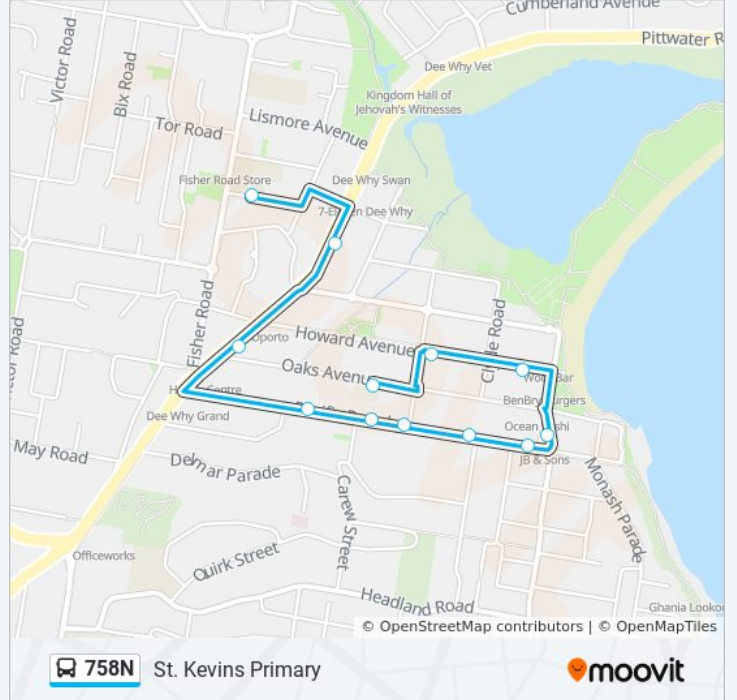

 **758N**

Dee Why PS

Get The App

The 758N bus line (Dee Why PS) has 2 routes. For regular weekdays, their operation hours are:

(1) Dee Why PS: 08:43(2) St. Kevins Primary: 15:07

Use the Moovit App to find the closest 758N bus station near you and find out when is the next 758N bus arriving.

Direction: Dee Why PS

11 stops

[VIEW LINE SCHEDULE](#)

Pacific Pde opp Sturdee Pde
Pacific Pde opp The Crescent
Pacific Pde opp Wheeler Pde
Pacific Pde at The Strand
The Strand after Pacific Pde
Howard Ave after The Strand
Howard Ave at Avon Rd
Howard Ave opp Walter Gors Park
Howard Ave before Pittwater Rd
Fisher Rd at McIntosh Rd
Dee Why Public School, Regent St

Direction: Dee Why PS

Stops: 11

Trip Duration: 11 min

Line Summary:

Direction: St. Kevins Primary

12 stops

[VIEW LINE SCHEDULE](#)

- Dee Why Public School, Regent St
- Dee Why RSL Club, Pittwater Rd
- Dee Why Shops, Pittwater Rd
- Pacific Pde opp Sturdee Pde
- Pacific Pde opp The Crescent
- Pacific Pde at Avon Rd
- Pacific Pde opp Wheeler Pde
- Pacific Pde at The Strand
- The Strand after Pacific Pde
- Howard Ave after The Strand
- Howard Ave at Avon Rd
- St Kevin's Primary School, Oaks Ave

758N bus Info

Direction: St. Kevins Primary

Stops: 12

Trip Duration: 13 min

Line Summary:

758N bus time schedules and route maps are available in an offline PDF at moovitapp.com. Use the [Moovit App](#) to see live bus times, train schedule or subway schedule, and step-by-step directions for all public transit in Sydney.