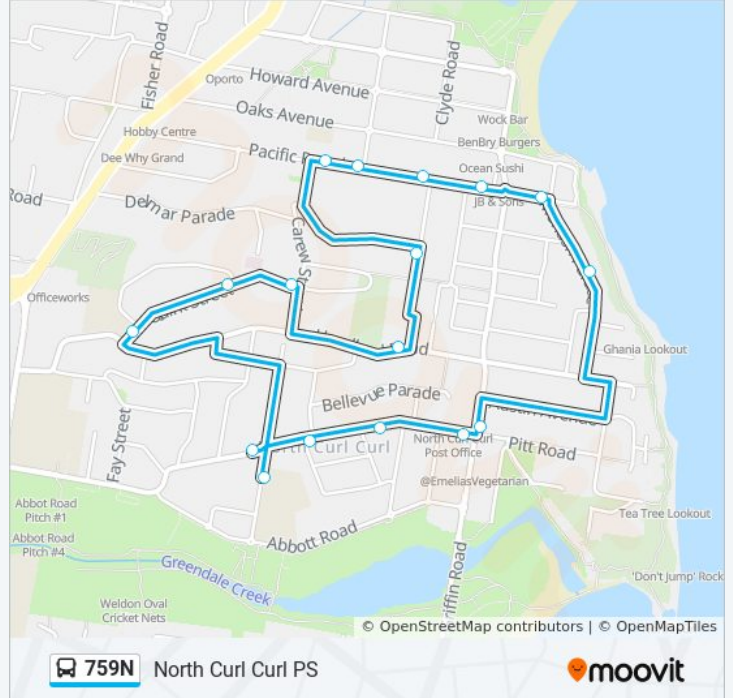

 **759N**

North Curl Curl PS

Get The App

The 759N bus line (North Curl Curl PS) has 2 routes. For regular weekdays, their operation hours are:

(1) North Curl Curl PS: 08:43(2) Wingala: 15:20

Use the Moovit App to find the closest 759N bus station near you and find out when is the next 759N bus arriving.

Direction: North Curl Curl PS

17 stops

[VIEW LINE SCHEDULE](#)

Pitt Rd before Playfair Rd
St Luke's Grammar School, Quirk St
Quirk St at Tango Ave
Quirk St at Carew st
Headland Rd at Wheeler Pde
Wheeler Pde at The Crescent
Pacific Pde opp The Crescent
Pacific Pde at Avon Rd
Pacific Pde opp Wheeler Pde
Pacific Pde at The Strand
Pacific Pde at Monash Pde
Monash Pde opp Boronia St
Griffin Rd at Pitt Rd
Pitt Rd at Griffin Rd
Pitt Rd before Grainger Ave
Pitt Rd at Ross St
Curl Curl North Public School, Playfair Rd

Stops: 17

Trip Duration: 17 min

Line Summary:

Direction: Wingala

14 stops

[VIEW LINE SCHEDULE](#)

Curl Curl North Public School, Playfair Rd

Pitt Rd before Grainger Ave

759N bus Info

Direction: Wingala

Stops: 14

Trip Duration: 18 min

Line Summary:

759N bus time schedules and route maps are available in an offline PDF at moovitapp.com. Use the [Moovit App](#) to see live bus times, train schedule or subway schedule, and step-by-step directions for all public transit in Sydney.