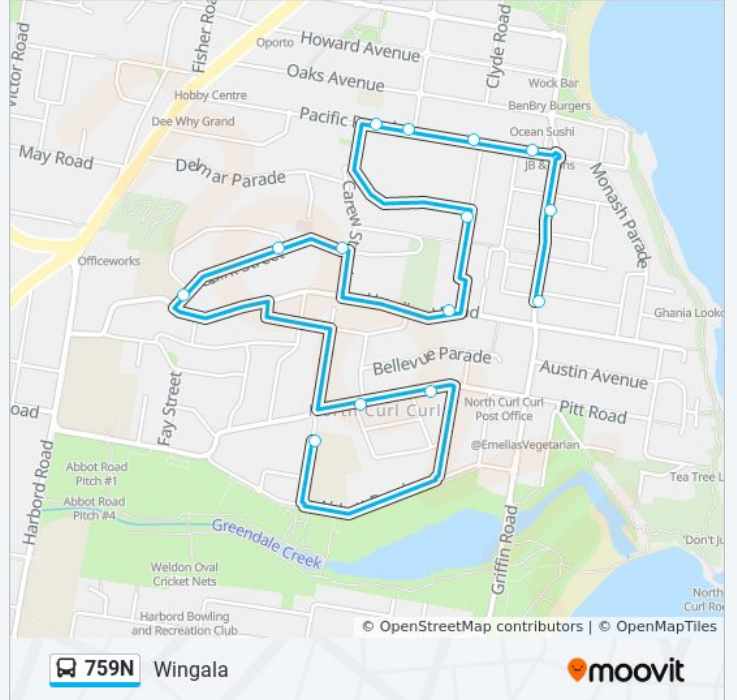

Direction: North Curl Curl PS

17 stops

[VIEW LINE SCHEDULE](#)

Pitt Rd before Playfair Rd
St Luke's Grammar School, Quirk St
Quirk St at Tango Ave
Quirk St at Carew st
Headland Rd at Wheeler Pde
Wheeler Pde at The Crescent
Pacific Pde opp The Crescent
Pacific Pde at Avon Rd
Pacific Pde opp Wheeler Pde
Pacific Pde at The Strand
Pacific Pde at Monash Pde
Monash Pde opp Boronia St
Griffin Rd at Pitt Rd
Pitt Rd at Griffin Rd
Pitt Rd before Grainger Ave
Pitt Rd at Ross St
Curl Curl North Public School, Playfair Rd

Stops: 17

Trip Duration: 17 min

Line Summary:

Direction: Wingala

14 stops

[VIEW LINE SCHEDULE](#)

Curl Curl North Public School, Playfair Rd

Pitt Rd before Grainger Ave

Pacific Pde opp Wheeler Pde

Pacific Pde at The Strand

Griffin Rd after Boronia St

Griffin Rd at Tasman St

759N bus Time Schedule

Wingala Route Timetable:

Sunday	Not Operational
Monday	15:20
Tuesday	15:20
Wednesday	15:20
Thursday	15:20
Friday	15:20
Saturday	Not Operational

759N bus Info

Direction: Wingala

Stops: 14

Trip Duration: 18 min

Line Summary:

759N bus time schedules and route maps are available in an offline PDF at moovitapp.com. Use the [Moovit App](#) to see live bus times, train schedule or subway schedule, and step-by-step directions for all public transit in Sydney.