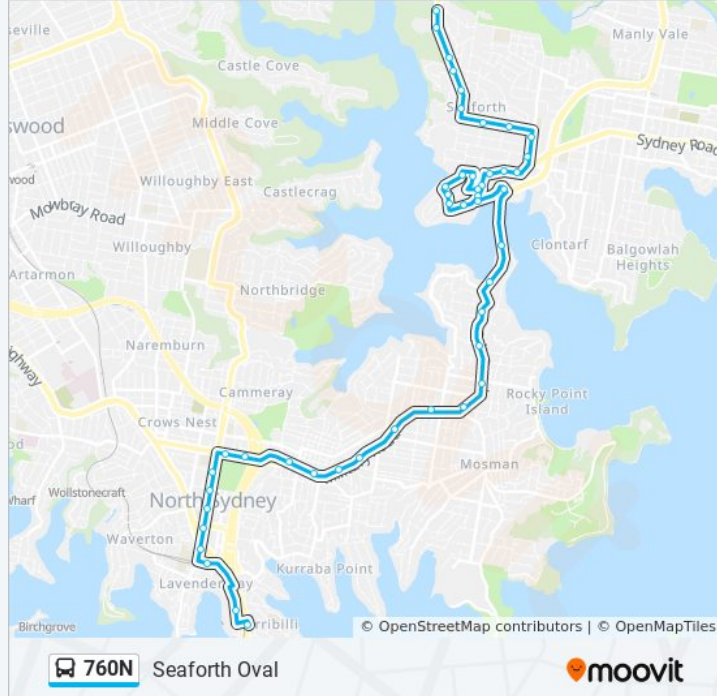

Battle Bvd at Manly Rd

Battle Bvd at Seaforth Cres

Alan Ave after Palmerston Pl

Salisbury Sq before Ponsonby Pde

Seaforth Cres opp Sangrado Park

Seaforth Cres after Princes Prom

Princes Prom at Alan Ave

Princes Prom opp Richmond Rd

Edgecliffe Esp opp Ashton Ave

Edgecliffe Esp at Palmerston Pl

Palmerston Pl after Alan Ave

Ponsonby Pde opp Palmerston Pl

Ponsonby Pde at Panorama Pde

Ponsonby Pde opp Old Sydney Rd

Frenchs Forest Rd at Ellery Pde

Frenchs Forest Rd opp Seaforth Public School

Frenchs Forest Rd opp Baringa Ave

Frenchs Forest Rd at Redman St

Clontarf St opp Montauban Ave

Wakehurst Pkwy before Castle Cct

Wakehurst Pkwy opp Lister Ave

Wakehurst Pkwy opp Armstrong St

Seaforth Oval, Wakehurst Pkwy

Wakehurst Pkwy opp Judith St

760N bus time schedules and route maps are available in an offline PDF at moovitapp.com. Use the [Moovit App](#) to see live bus times, train schedule or subway schedule, and step-by-step directions for all public transit in Sydney.

[About Moovit](#) • [MaaS Solutions](#) • [Supported Countries](#) • [Mooviter Community](#)

© 2024 Moovit - All Rights Reserved

Check Live Arrival Times