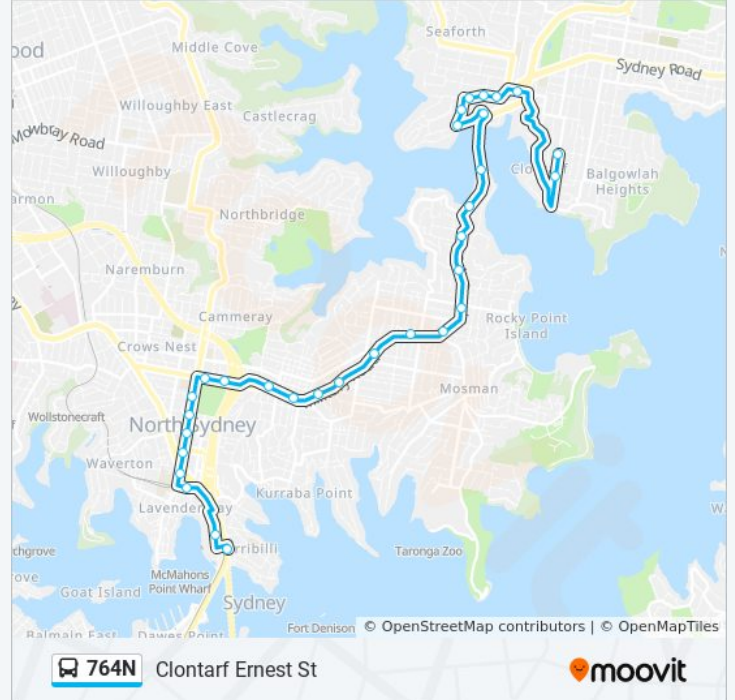

Direction: Clontarf Ernest St

32 stops

[VIEW LINE SCHEDULE](#)

- Broughton St at Fitzroy St
- Alfred St Sth opp Milsons Point Station
- North Sydney Station, Blue St, Stand D
- Victoria Cross, Miller St
- Victoria Cross Station, Miller St, Stand C
- Miller St at McLaren St
- Victoria Cross Station, Miller St, Stand B
- Miller St at Ridge St
- Miller St at Carlow St
- Falcon St at Bardsley Gdns
- Falcon St at Moodie St
- Big Bear Shopping Centre, Military Rd
- Neutral Bay Junction, Military Rd, Stand E
- Military Rd opp Hampden Ave
- Military Rd opp Holt Ave
- Military Rd at Prince St
- Military Rd at Bond St
- Spit Junction B-Line, Spit Rd
- Spit Rd at Awaba St
- Spit Rd opp Parriwi Rd
- Spit Rd before Medusa St
- Spit Rd at Pearl Bay Ave

Stops: 32

Trip Duration: 41 min

Line Summary:

Spit West Reserve, Spit Rd

Battle Bvd at Manly Rd

Battle Bvd at Seaforth Cres

Palmerston Pl after Alan Ave

Ponsonby Pde opp Palmerston Pl

Ponsonby Pde at Panorama Pde

Ponsonby Pde opp Old Sydney Rd

Balgowlah RSL Memorial Club, Ethel St

Beatrice St before Gordon St

Beatrice St opp Ernest St

764N bus time schedules and route maps are available in an offline PDF at moovitapp.com. Use the Moovit App to see live bus times, train schedule or subway schedule, and step-by-step directions for all public transit in Sydney.