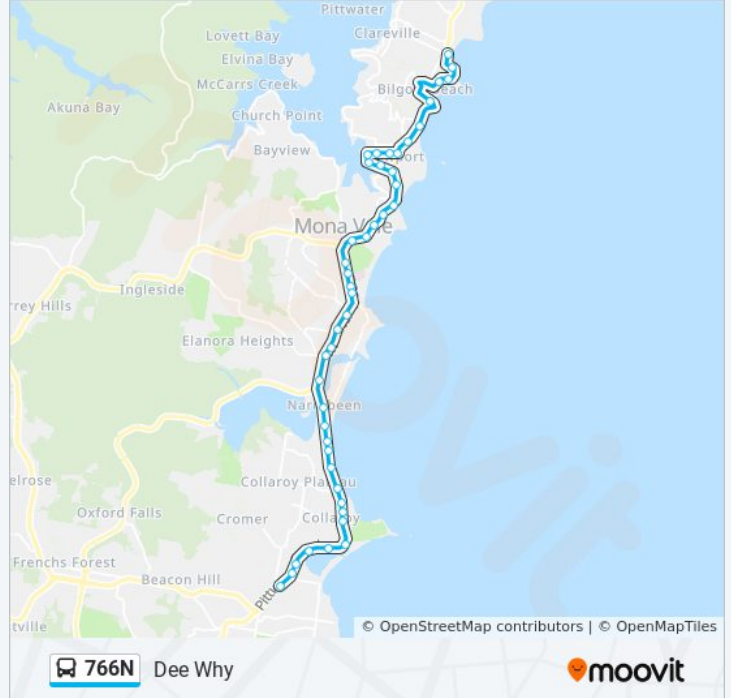

 **766N**

Dee Why

Get The App

The 766N bus line Dee Why has one route. For regular weekdays, their operation hours are:

(1) Dee Why: 06:37

Use the Moovit App to find the closest 766N bus station near you and find out when is the next 766N bus arriving.

Direction: Dee Why

44 stops

[VIEW LINE SCHEDULE](#)

- Barrenjoey Rd near Avalon Pde
- Barrenjoey Rd after The Crescent
- 484 Barrenjoey Rd
- Barrenjoey Rd opp Old Barrenjoey Rd
- Barrenjoey Rd before The Serpentine
- Newport Surf Club, Neptune Rd
- Barrenjoey Rd after Bramley Ave
- Gladstone Rd opp Newport Park
- Gladstone Rd opp Woolcott St
- Trafalgar Park, Gladstone St
- Kalinya St opp Dearin Reserve
- Kalinya St after Queens Pde
- Newport Public School, Beaconsfield St
- Beaconsfield St at Barrenjoey Rd
- Barrenjoey Rd before Karloo Pde
- Barrenjoey Rd at Hillcrest Ave
- Barrenjoey Rd opp Waterview St
- Barrenjoey Rd opp Bassett St
- Barrenjoey Rd before Darley St
- Barrenjoey Rd opp Village Park
- Pittwater Rd opp Turimetta St
- Pittwater Rd opp Jenkins St

Direction: Dee Why

Stops: 44

Trip Duration: 34 min

Line Summary:

Pittwater Rd at Coronation St
Pittwater Rd at Cook Tce
Pittwater Rd at Arnott Cres
Warriewood B-Line, Pittwater Rd
Pittwater Rd opp Namona St
Lakeside Park, Pittwater Rd
Pittwater Rd opp Gondola Rd
Narrabeen Shops, Pittwater Rd
Pittwater Rd before Robertson St
Pittwater Rd after Goodwin St
Pittwater Rd at Clarke St
Pittwater Rd at Ramsay St
Collaroy B-Line, Pittwater Rd
Pittwater Rd at Brissenden Ave
Pittwater Rd at Ocean Gr
Pittwater Rd at Anzac Ave
Long Reef Beach, Pittwater Rd
Pittwater Rd opp Hadleigh Ave
Pittwater Rd opp South Creek Rd
Pittwater Rd opp Lismore Ave
Dee Why RSL Club, Pittwater Rd
Dee Why Shops, Pittwater Rd