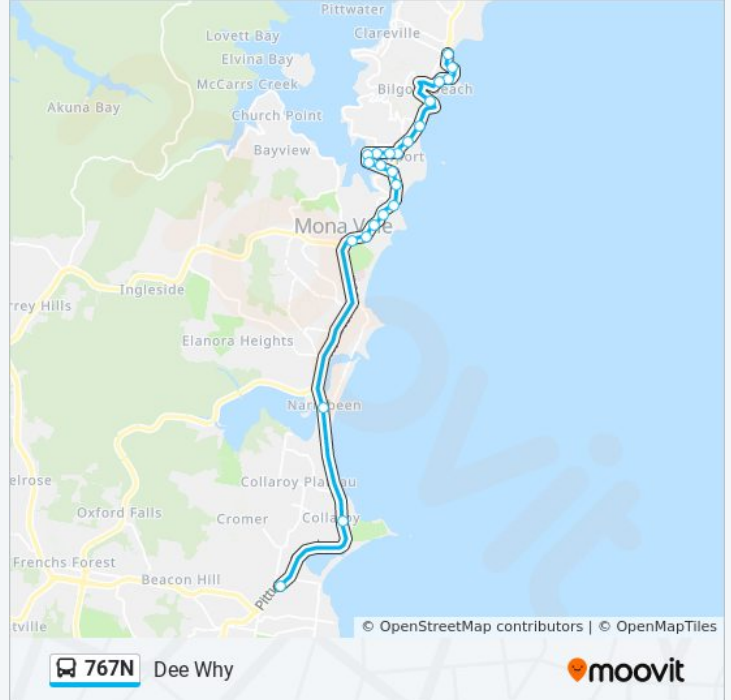

 767N

Dee Why

Get The App

The 767N bus line Dee Why has one route. For regular weekdays, their operation hours are:

(1) Dee Why: 06:47

Use the Moovit App to find the closest 767N bus station near you and find out when is the next 767N bus arriving.

Direction: Dee Why

23 stops

[VIEW LINE SCHEDULE](#)

- Barrenjoey Rd near Avalon Pde
- Barrenjoey Rd after The Crescent
- 484 Barrenjoey Rd
- Barrenjoey Rd opp Old Barrenjoey Rd
- Barrenjoey Rd before The Serpentine
- Newport Surf Club, Neptune Rd
- Barrenjoey Rd after Bramley Ave
- Gladstone Rd opp Newport Park
- Gladstone Rd opp Woolcott St
- Trafalgar Park, Gladstone St
- Kalinya St opp Dearin Reserve
- Kalinya St after Queens Pde
- Newport Public School, Beaconsfield St
- Beaconsfield St at Barrenjoey Rd
- Barrenjoey Rd before Karloo Pde
- Barrenjoey Rd at Hillcrest Ave
- Barrenjoey Rd opp Waterview St
- Barrenjoey Rd opp Bassett St
- Barrenjoey Rd before Darley St
- Barrenjoey Rd opp Village Park
- Narrabeen Shops, Pittwater Rd
- Pittwater Rd at Anzac Ave

767N bus Time Schedule

Dee Why Route Timetable:

Sunday	Not Operational
Monday	06:47
Tuesday	06:47
Wednesday	06:47
Thursday	06:47
Friday	06:47
Saturday	Not Operational

767N bus Info

Direction: Dee Why

Stops: 23

Trip Duration: 34 min

Line Summary:

Dee Why Shops, Pittwater Rd

767N bus time schedules and route maps are available in an offline PDF at moovitapp.com. Use the [Moovit App](#) to see live bus times, train schedule or subway schedule, and step-by-step directions for all public transit in Sydney.