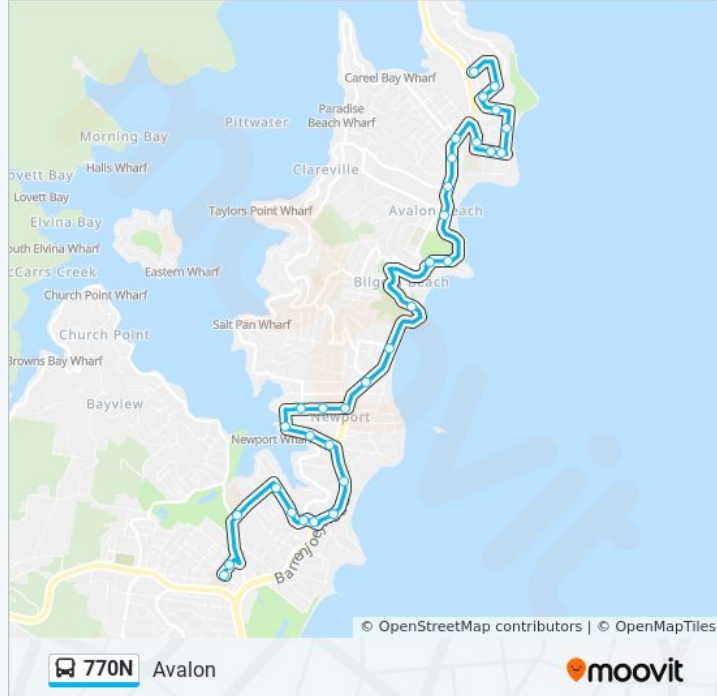

 770N

Avalon

Get The App

The 770N bus line Avalon has one route. For regular weekdays, their operation hours are:

(1) Avalon: 14:55

Use the Moovit App to find the closest 770N bus station near you and find out when is the next 770N bus arriving.

Direction: Avalon

32 stops

[VIEW LINE SCHEDULE](#)

- Mona Vale Public School, Waratah St
- Sacred Heart Primary School, Keenan St
- Pittwater High School, Mona St, Stand C
- Waterview St after Mona St
- Waterview St opp Delwood Cl
- Waterview St before Crescent Rd
- Waterview St opp Belvedere Pde
- Barrenjoey Rd after Phillip Rd
- Barrenjoey Rd opp Karloo Pde
- Beaconsfield St after Barrenjoey Rd
- Beaconsfield St opp Newport Public School
- Kalina St before Queens Pde
- Gladstone Rd at King St
- Gladstone Rd at Woolcott St
- Newport Park, Gladstone Rd
- Barrenjoey Rd before Robertson Rd
- Barrenjoey Rd at Neptune Rd
- Barrenjoey Rd after The Serpentine
- Barrenjoey Rd after Old Barrenjoey Rd
- Barrenjoey Rd opp 490
- Barrenjoey Rd at Avalon Pde
- Barrenjoey Rd at Central Rd

Direction: Avalon

Stops: 32

Trip Duration: 36 min

Line Summary:

Barrenjoey Rd after Wollstonecraft Ave

Barrenjoey Rd after George St

Catalina Cres before Coonanga Rd

Coonanga Rd after Tasman Rd

Coonanga Rd opp Harley Rd

Watkins Rd after North Avalon Rd

Milga Rd opp Binburra Ave

Whale Beach Rd at Burrawong Rd

Whale Beach Rd at Alexander Rd

Carreel Head Rd at Burrawong Rd

770N bus time schedules and route maps are available in an offline PDF at moovitapp.com. Use the [Moovit App](#) to see live bus times, train schedule or subway schedule, and step-by-step directions for all public transit in Sydney.